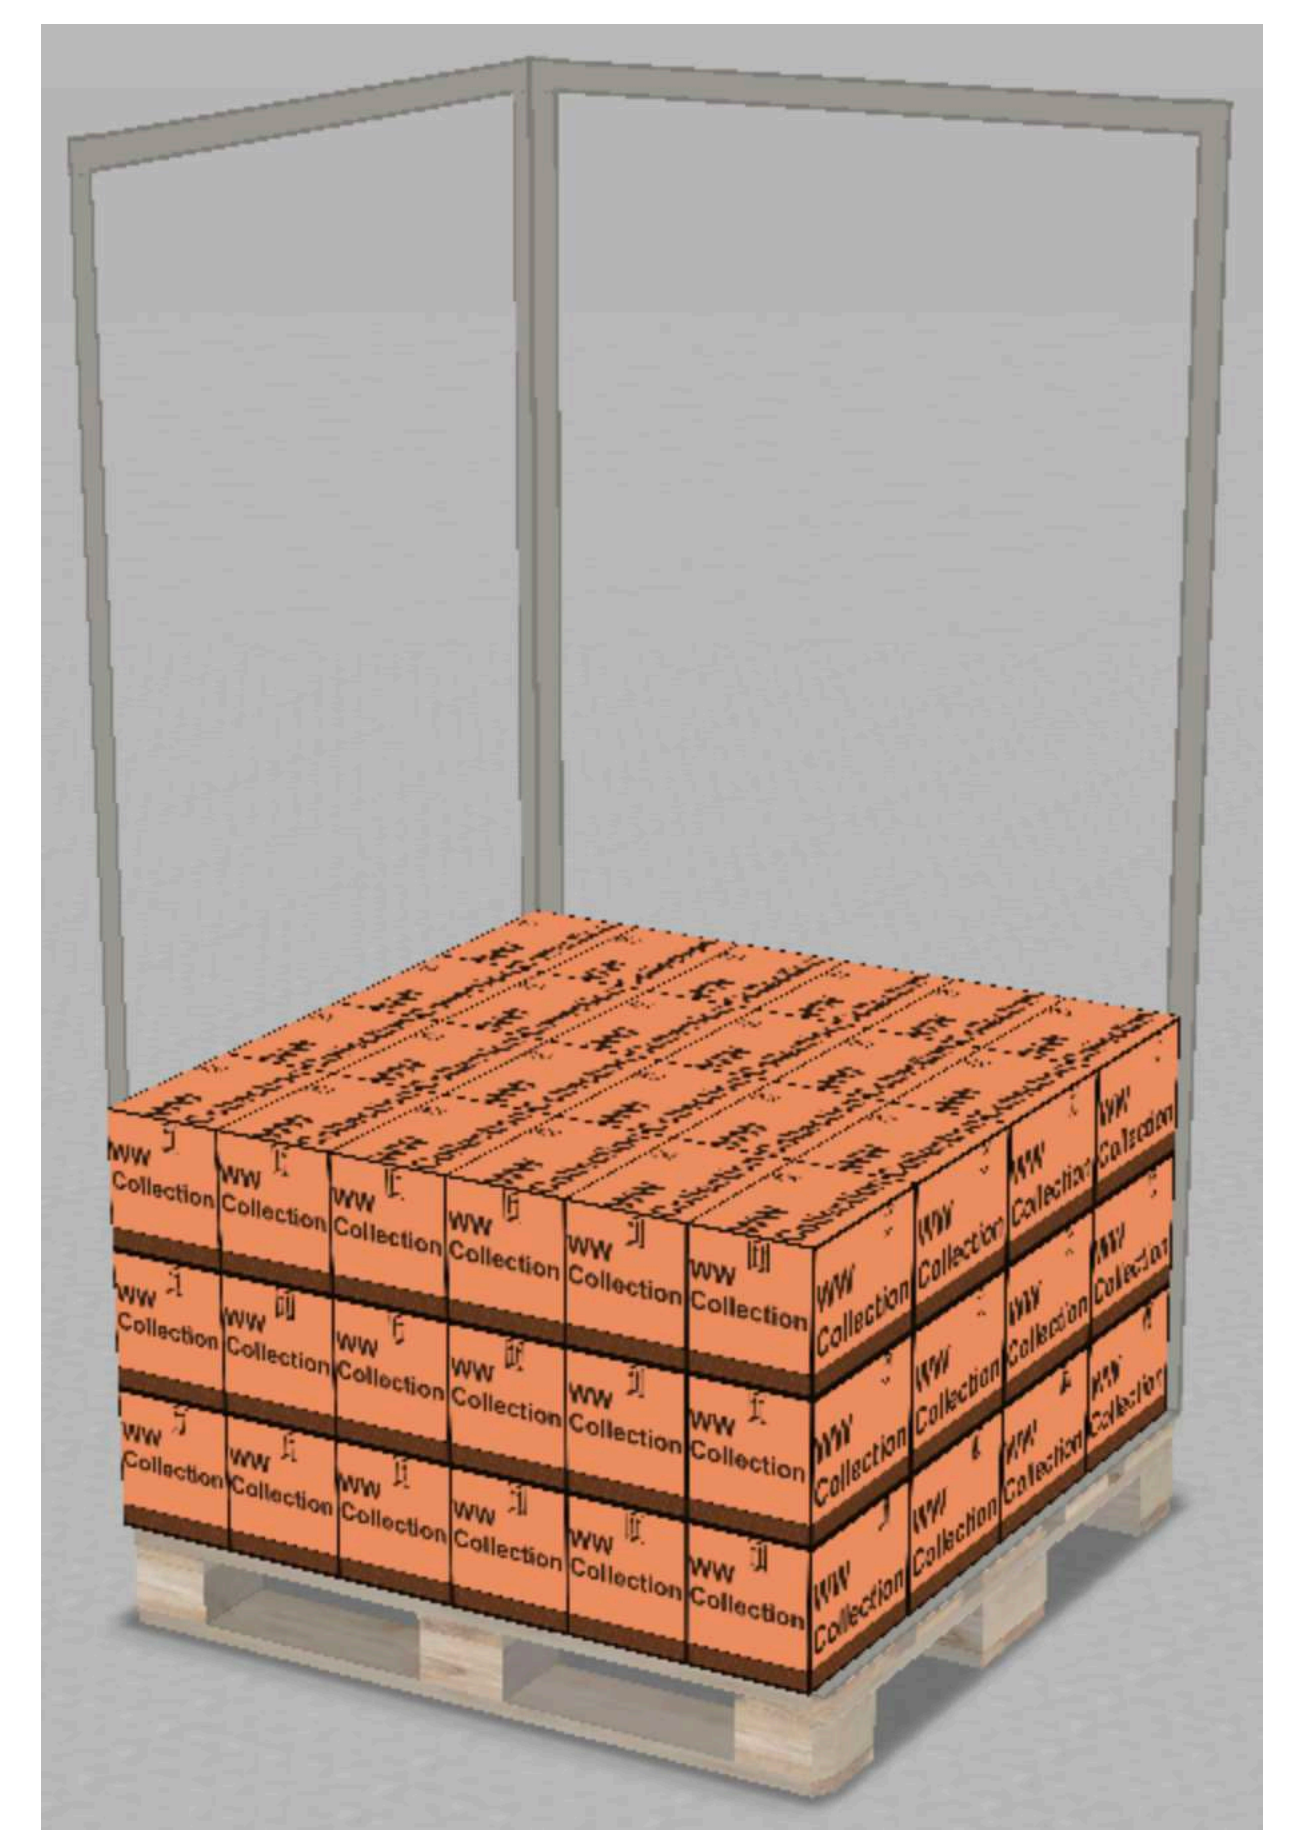

WW Collection - Bottles 700 / 750 ML Bottles
AU / Australian Pallets 1165x11165mm
24 Cases x Layer