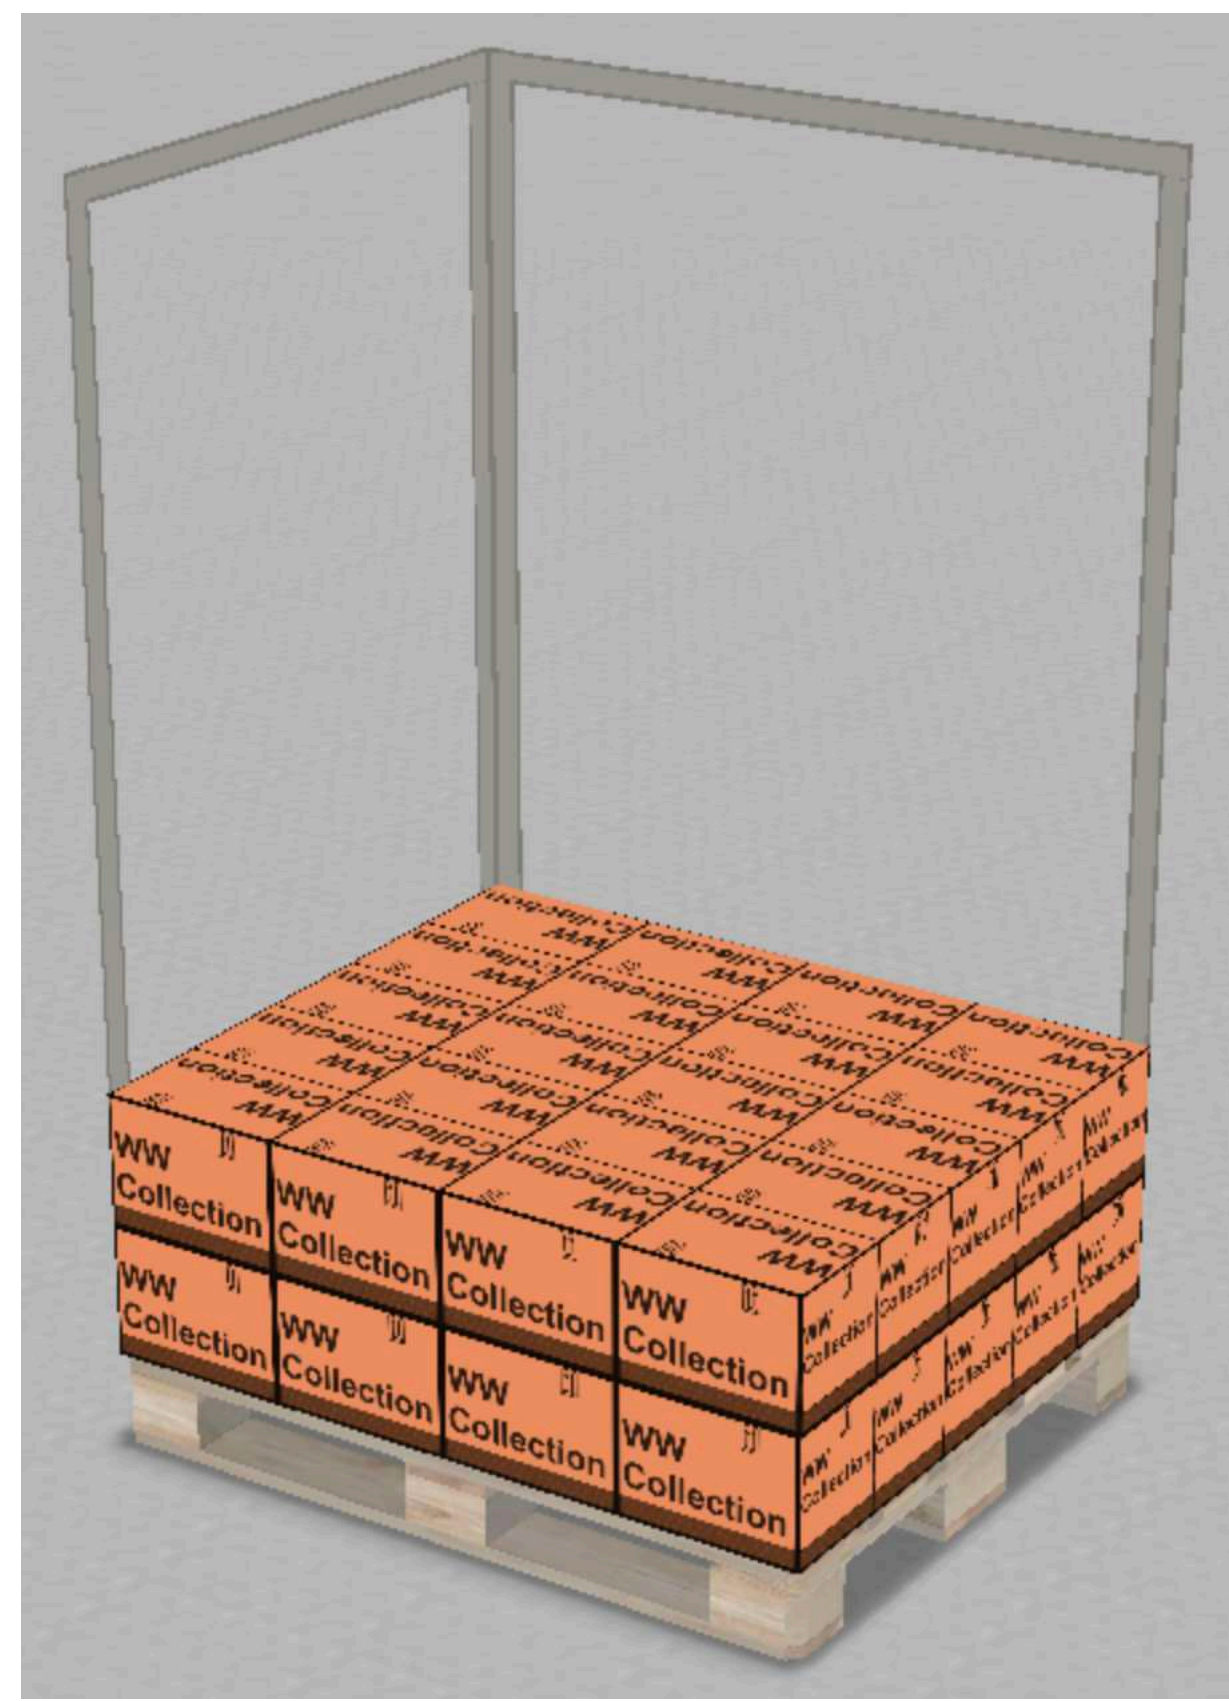

WW Collection - Bottles 700 / 750 ML Bottles
EU / Euro Pallets 1200x1000 mm
20 Cases x Layer