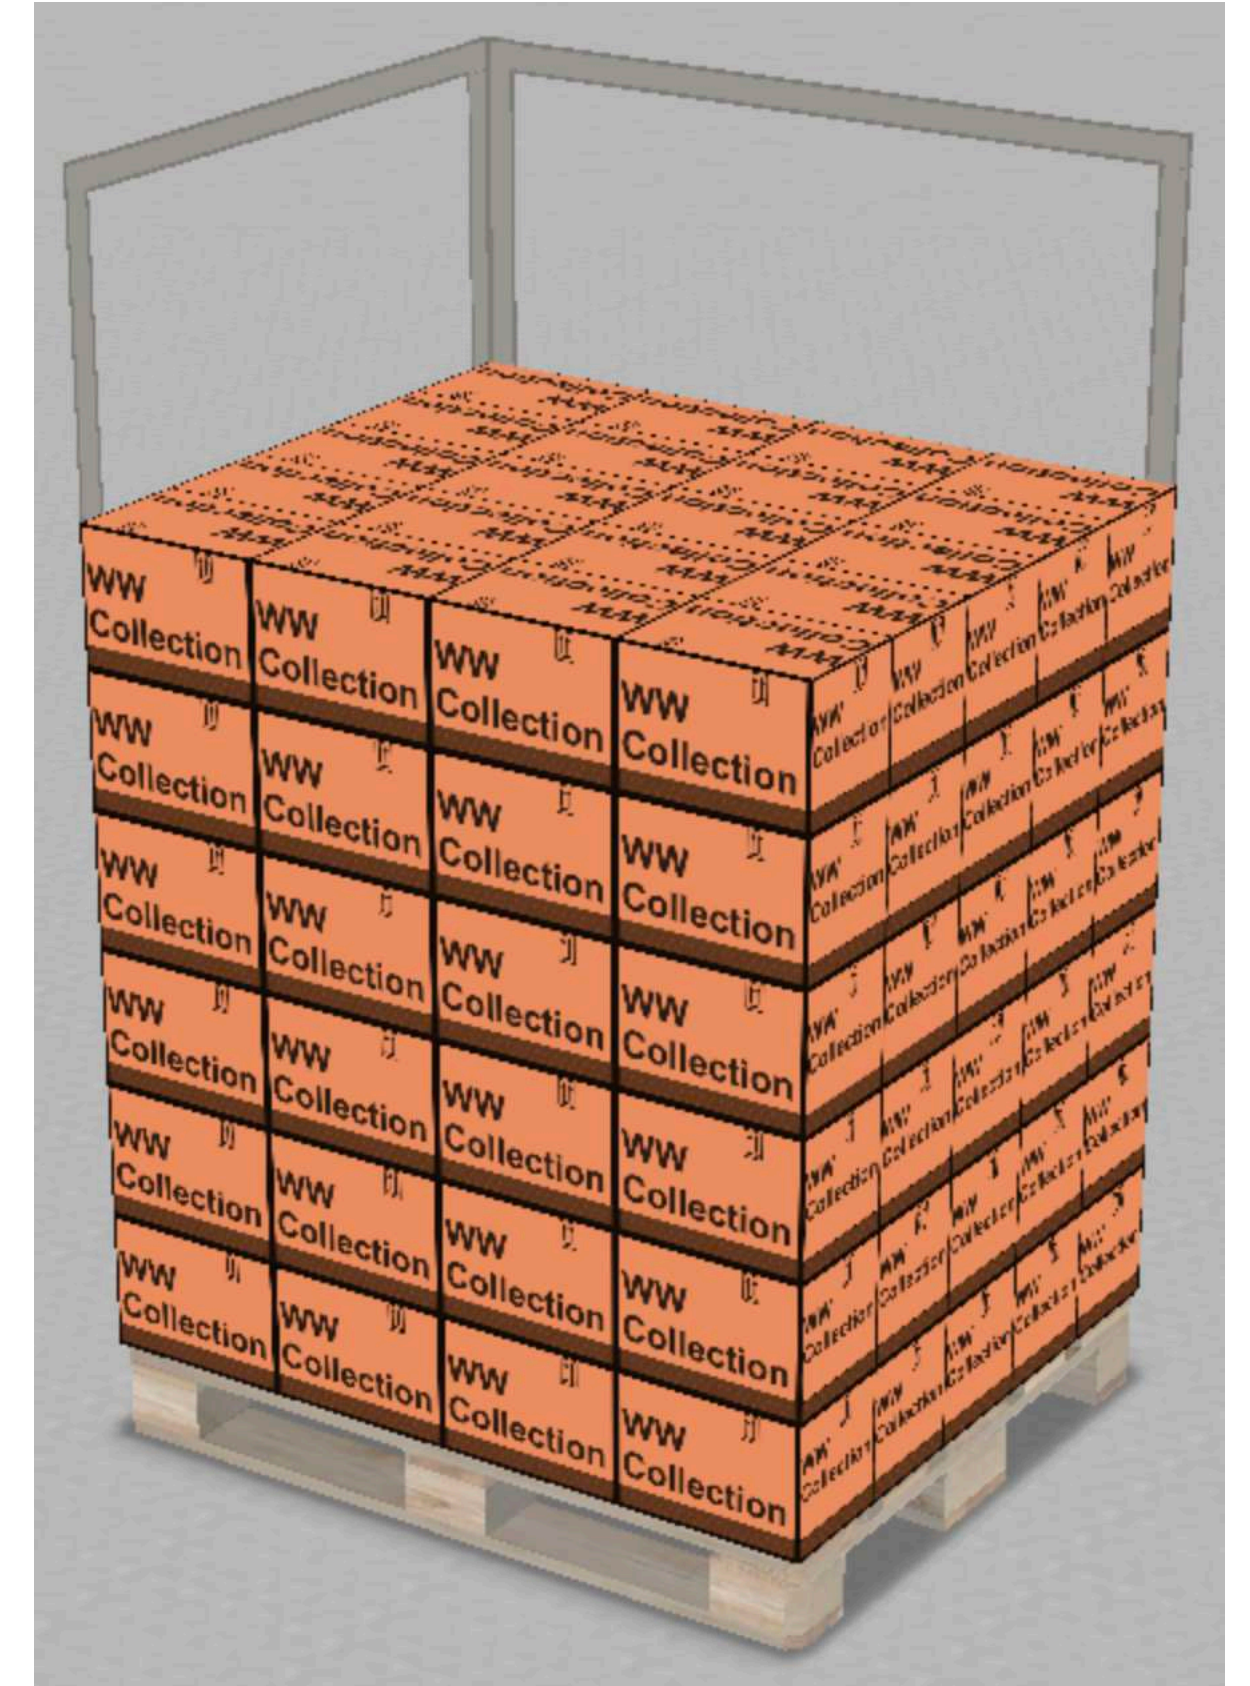

WW Collection - Bottles 700 / 750 ML Bottles
EU / Euro Pallets 1200x1000 mm
20 Cases x Layer

Wild
Wombax

~ Australian Legend ~

WW Collection - Bottles 700 / 750 ML Bottles
EU / Euro Pallets 1200x1000 mm
20 Cases x Layer