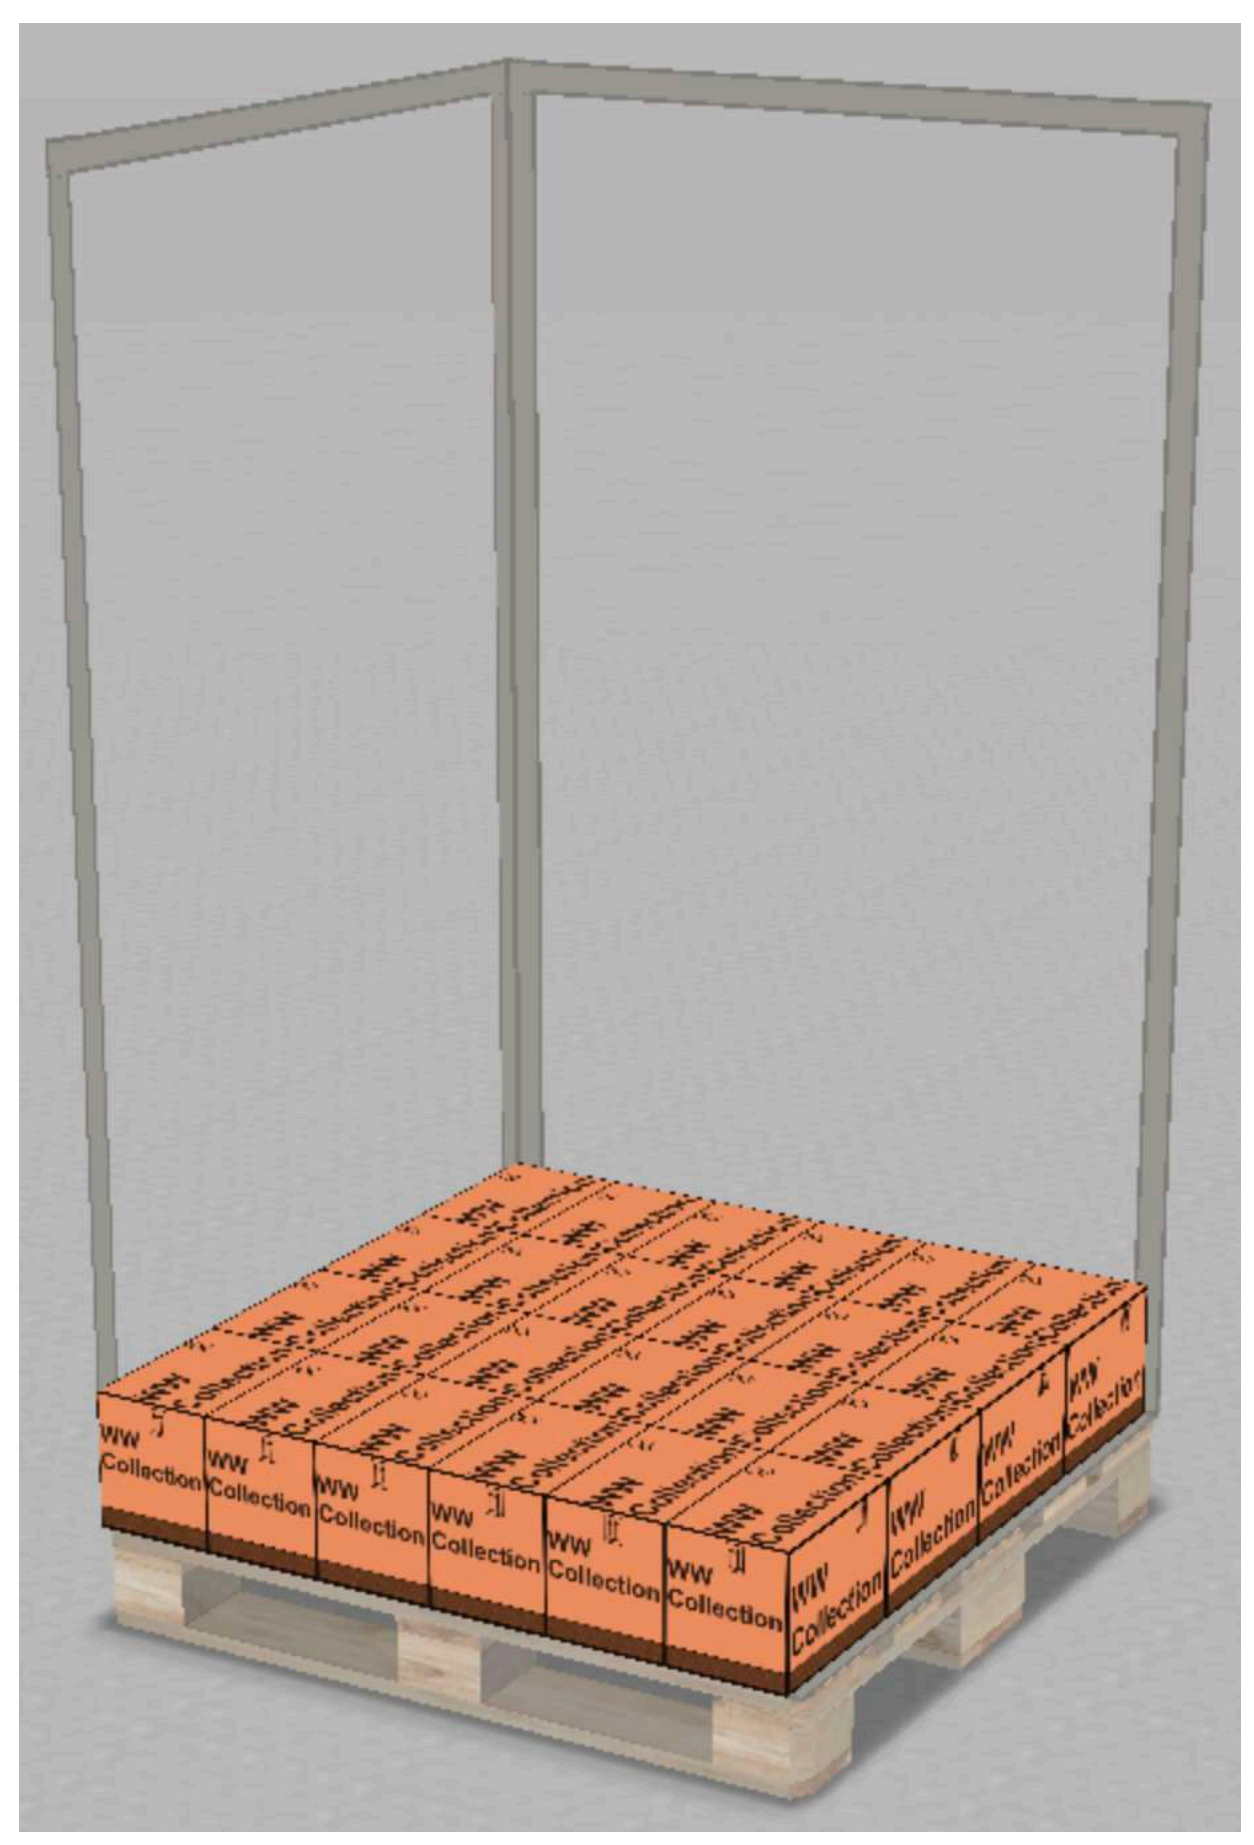

WW Collection - Bottles 700 / 750 ML Bottles
AU / Australian Pallets 1165x11165mm
24 Cases x Layer