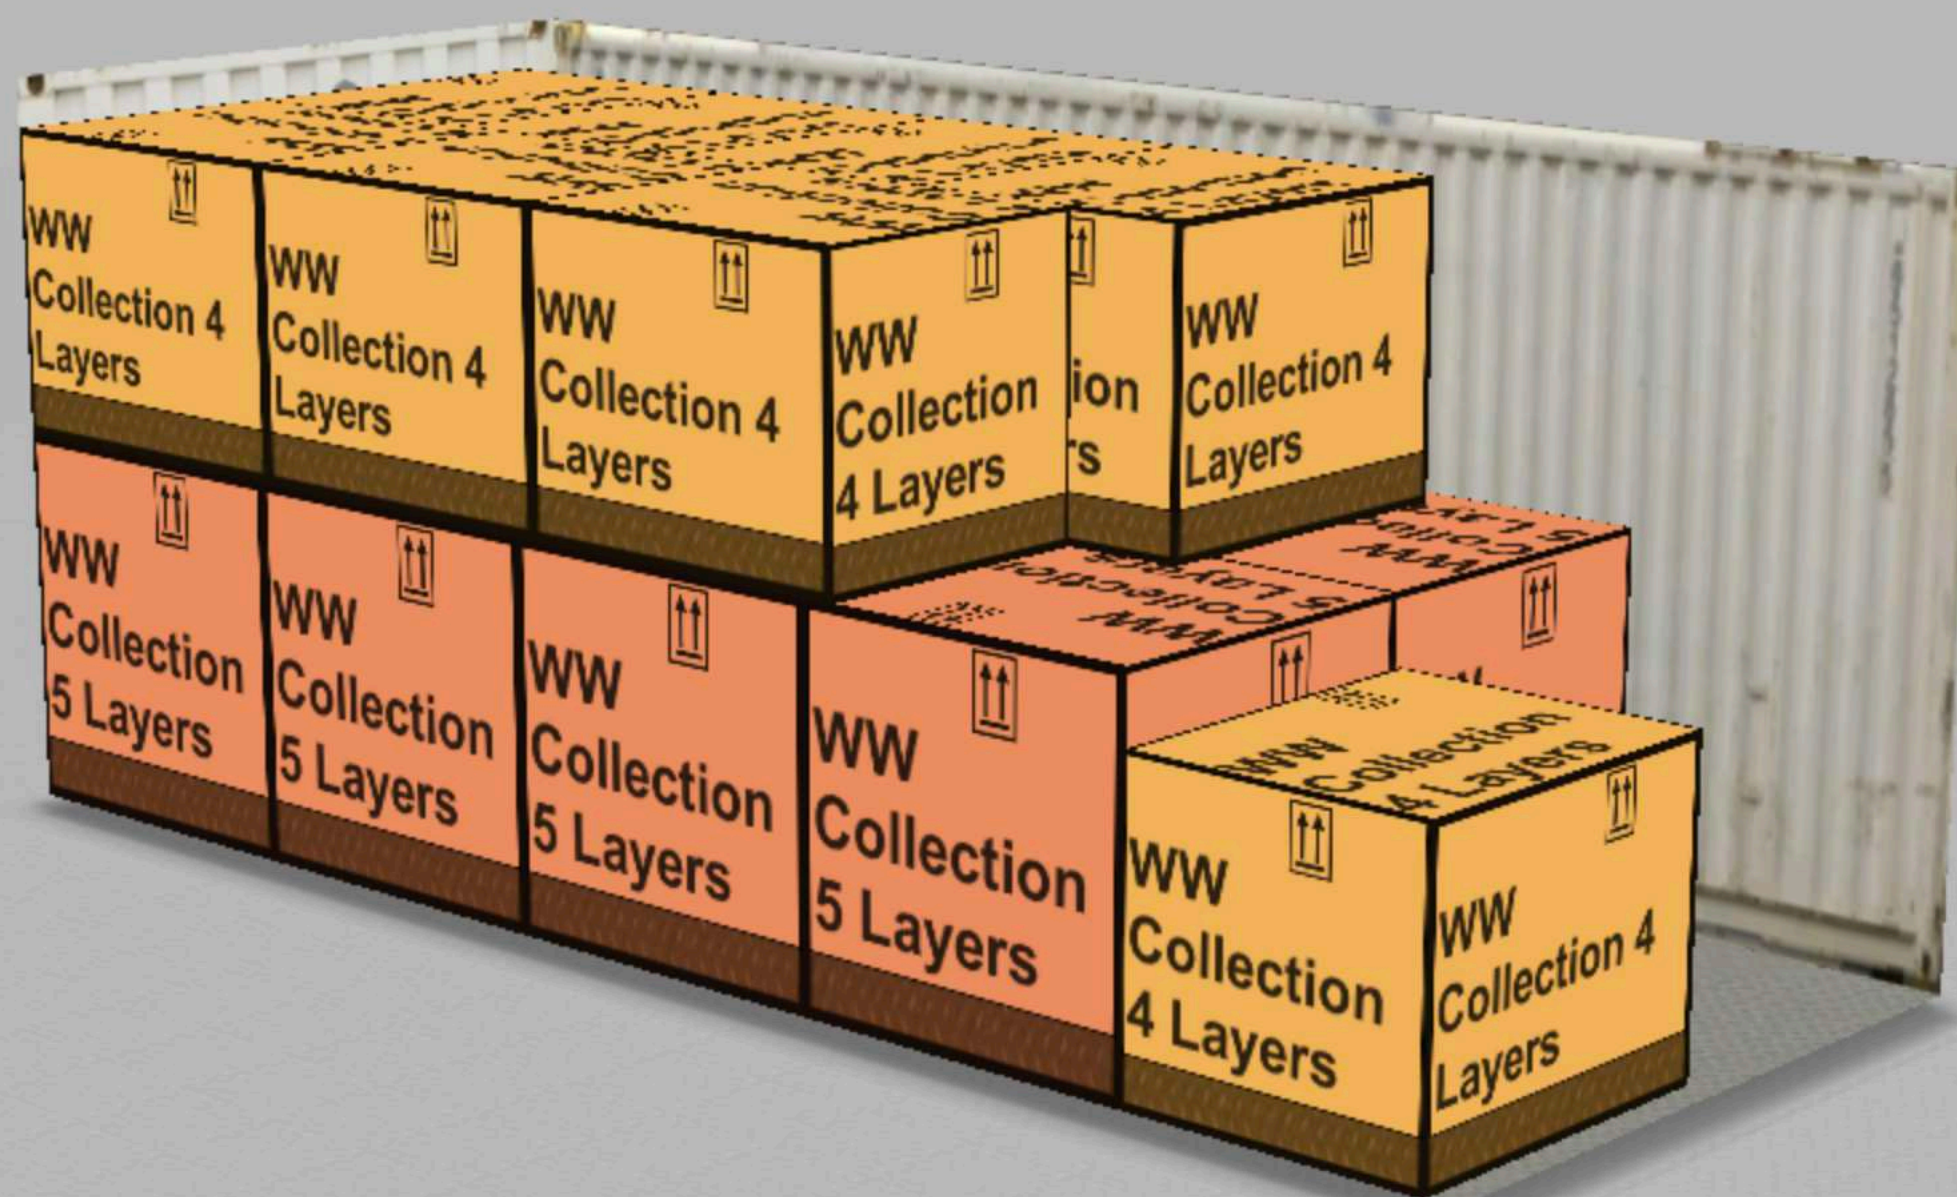

Wild Wombax

~ Australian Legend ~

CONTAINERS - WW ON / OFF Trade Case 700mL - 750mL - 800mL

Australian Pallet 1165x1165 cms

Palletized Container	Length Internal mm	Width Internal mm	Height Internal mm	Container Door Height mm	Cargo Weight	Pallet Number	Pallet Weight	Pallet Height	Layers Pallet	Cases Pallet	Bottles Pallet	Cases Total	Bottles Total
20'	5,900	2,340	2,380	2,280	7,760	8	970	122	5	120	720	960	5,760
					6,224	8	778	100	4	96	576	768	4,608
					13,984	16	1,748	222		216	1,296	1,728	10,368

Container 20' (575.8 cm x 235.2 cm x 238.5 cm)

	Weight:	Volume:	Free meters:
🚚	28,200 kg	32.30 m3	5.76 m
■	13,984 kg	22.85 m3	
🚚	13,984 kg	22.85 m3	0.10 m