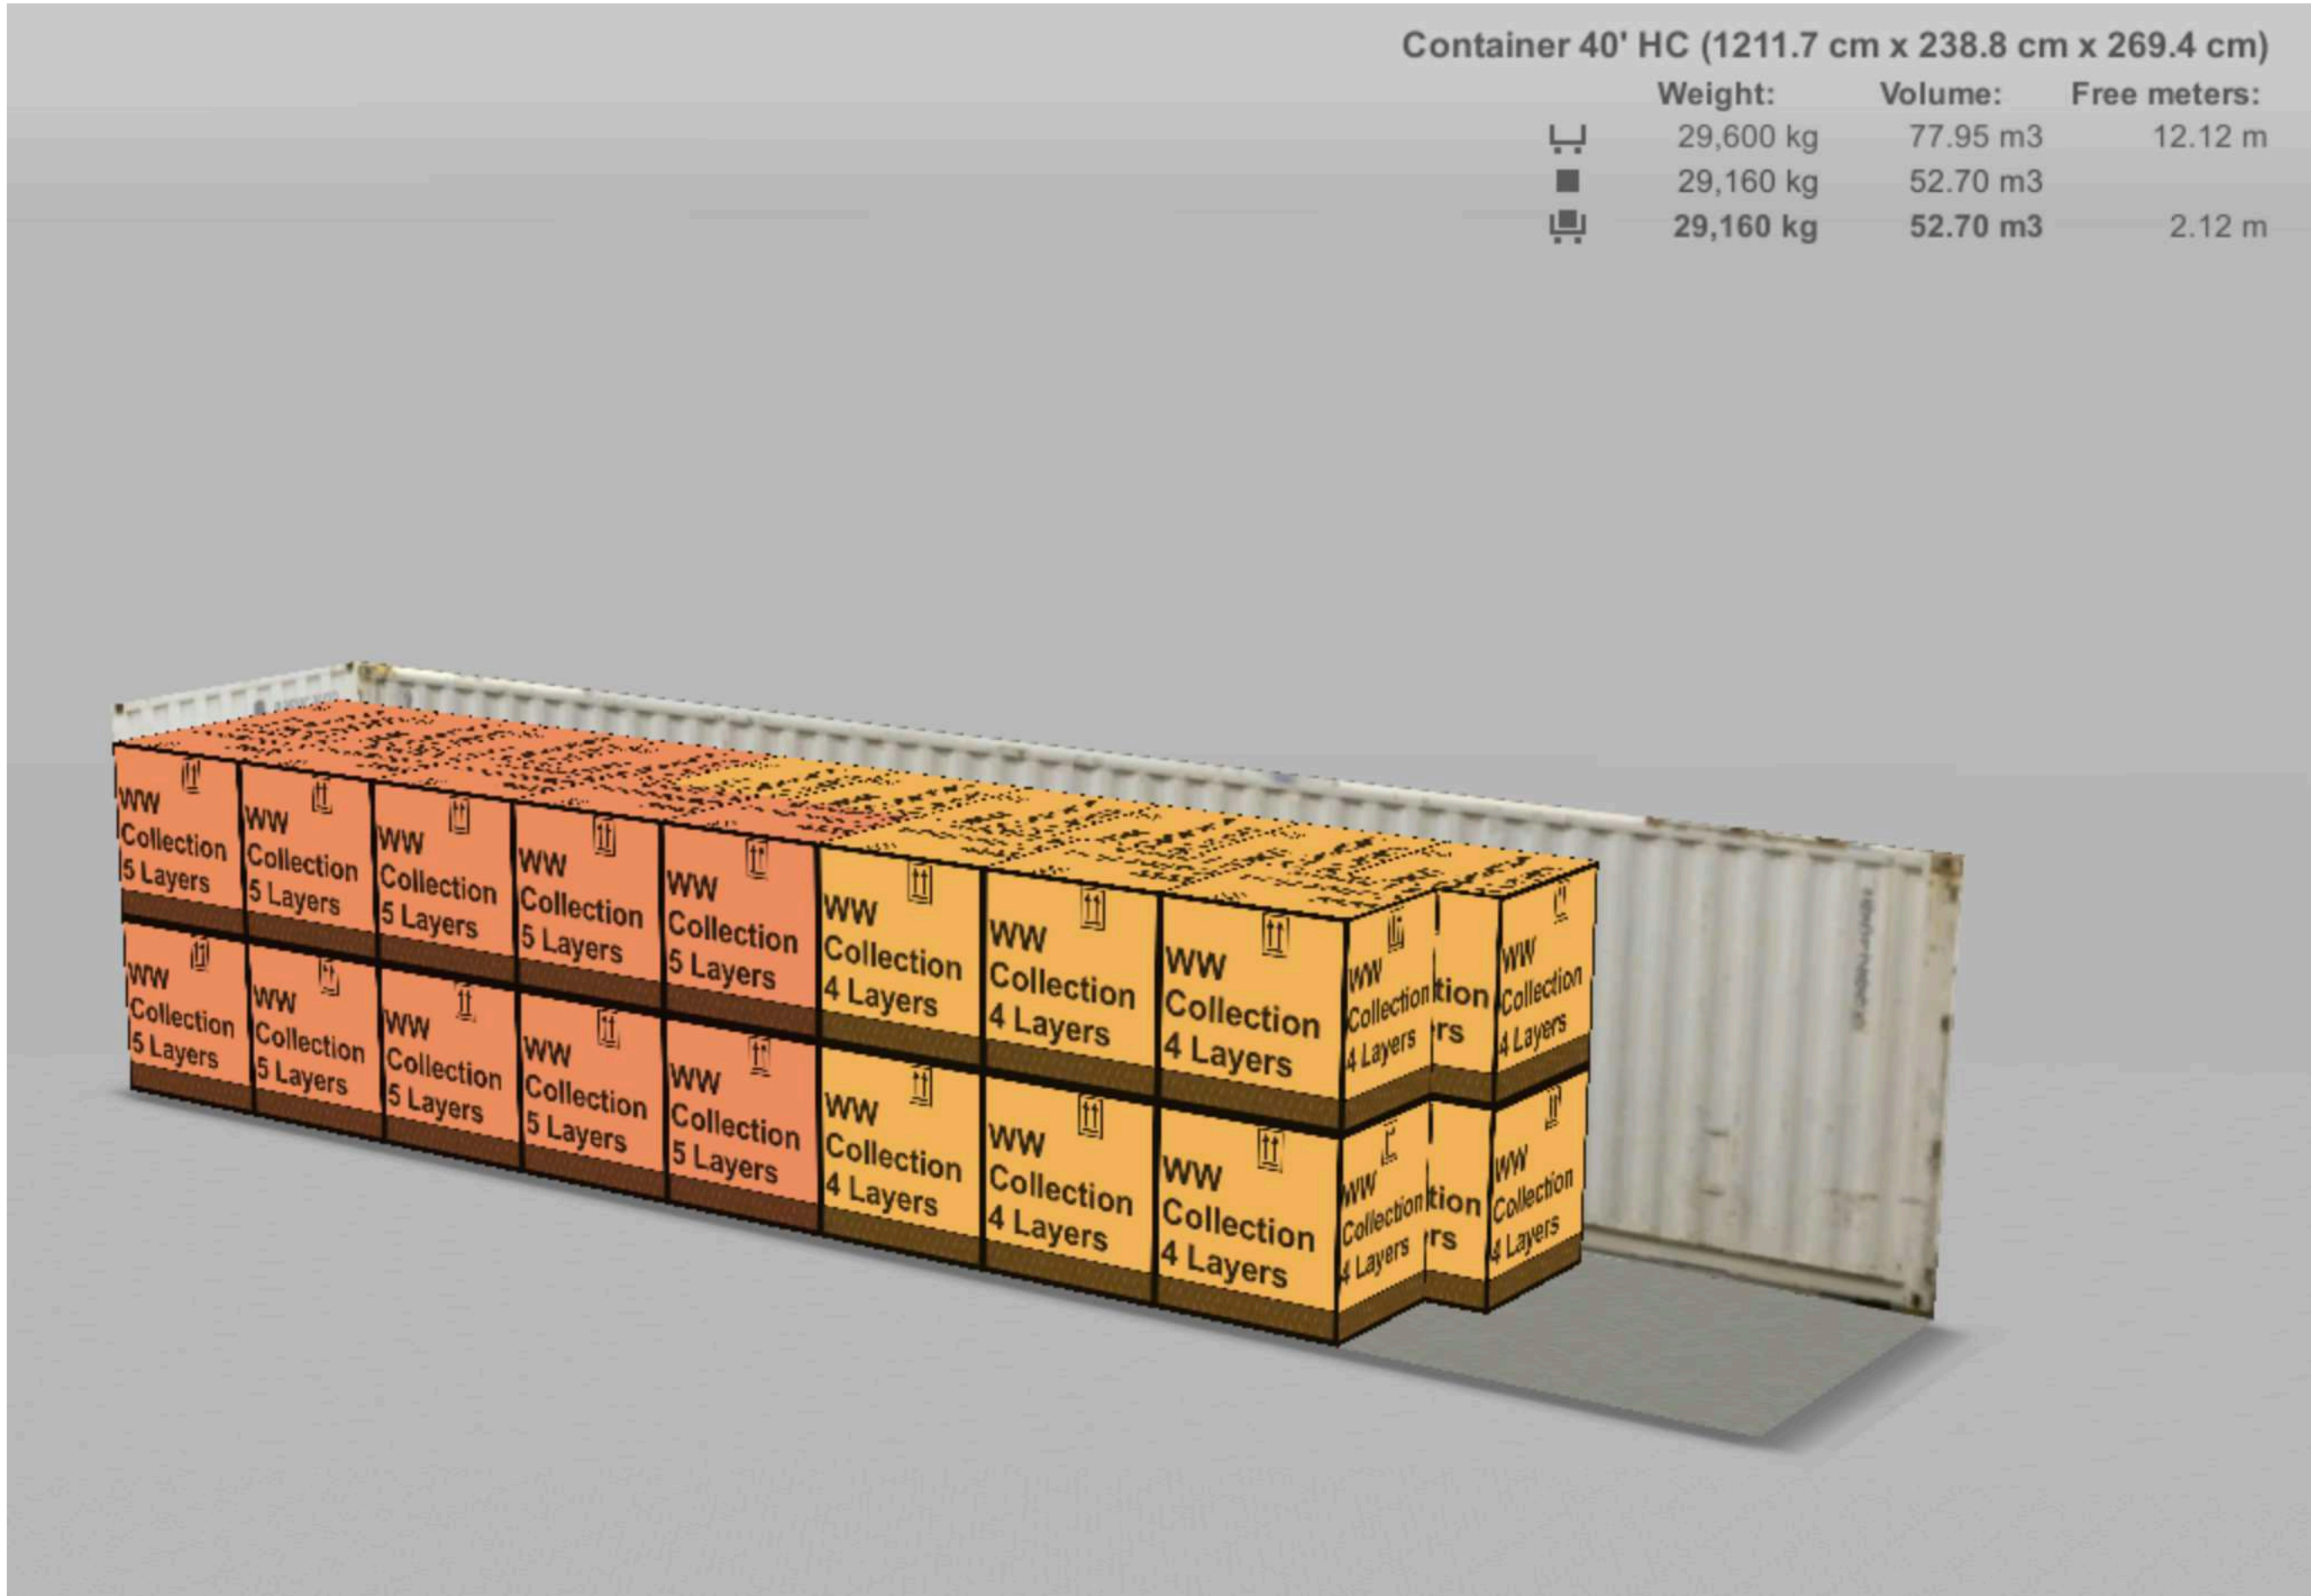

Wild Wombat

~ Australian Legend ~

CONTAINERS - WW ON / OFF Trade Case 700mL - 750mL - 800mL

Euro Pallet 120x100 cms

Palletized Container	Length Internal mm	Width Internal mm	Height Internal mm	Container Door Height mm	Cargo Weight	Pallet Number	Pallet Weight	Pallet Height	Layers Pallet	Cases Pallet	Bottles Pallet	Cases Total	Bottles Total
40' HC	1,203	2,350	2,710	2,590	14,580	18	810	122	5	100	600	1,800	10,800
					14,580	18	810	122	5	100	600	1,800	10,800
					29,160	36	1,620	244	200	1,200	3,600	21,600	

Container 40' HC (1211.7 cm x 238.8 cm x 269.4 cm)

	Weight:	Volume:	Free meters:
	29,600 kg	77.95 m3	12.12 m
	29,160 kg	52.70 m3	
	29,160 kg	52.70 m3	2.12 m