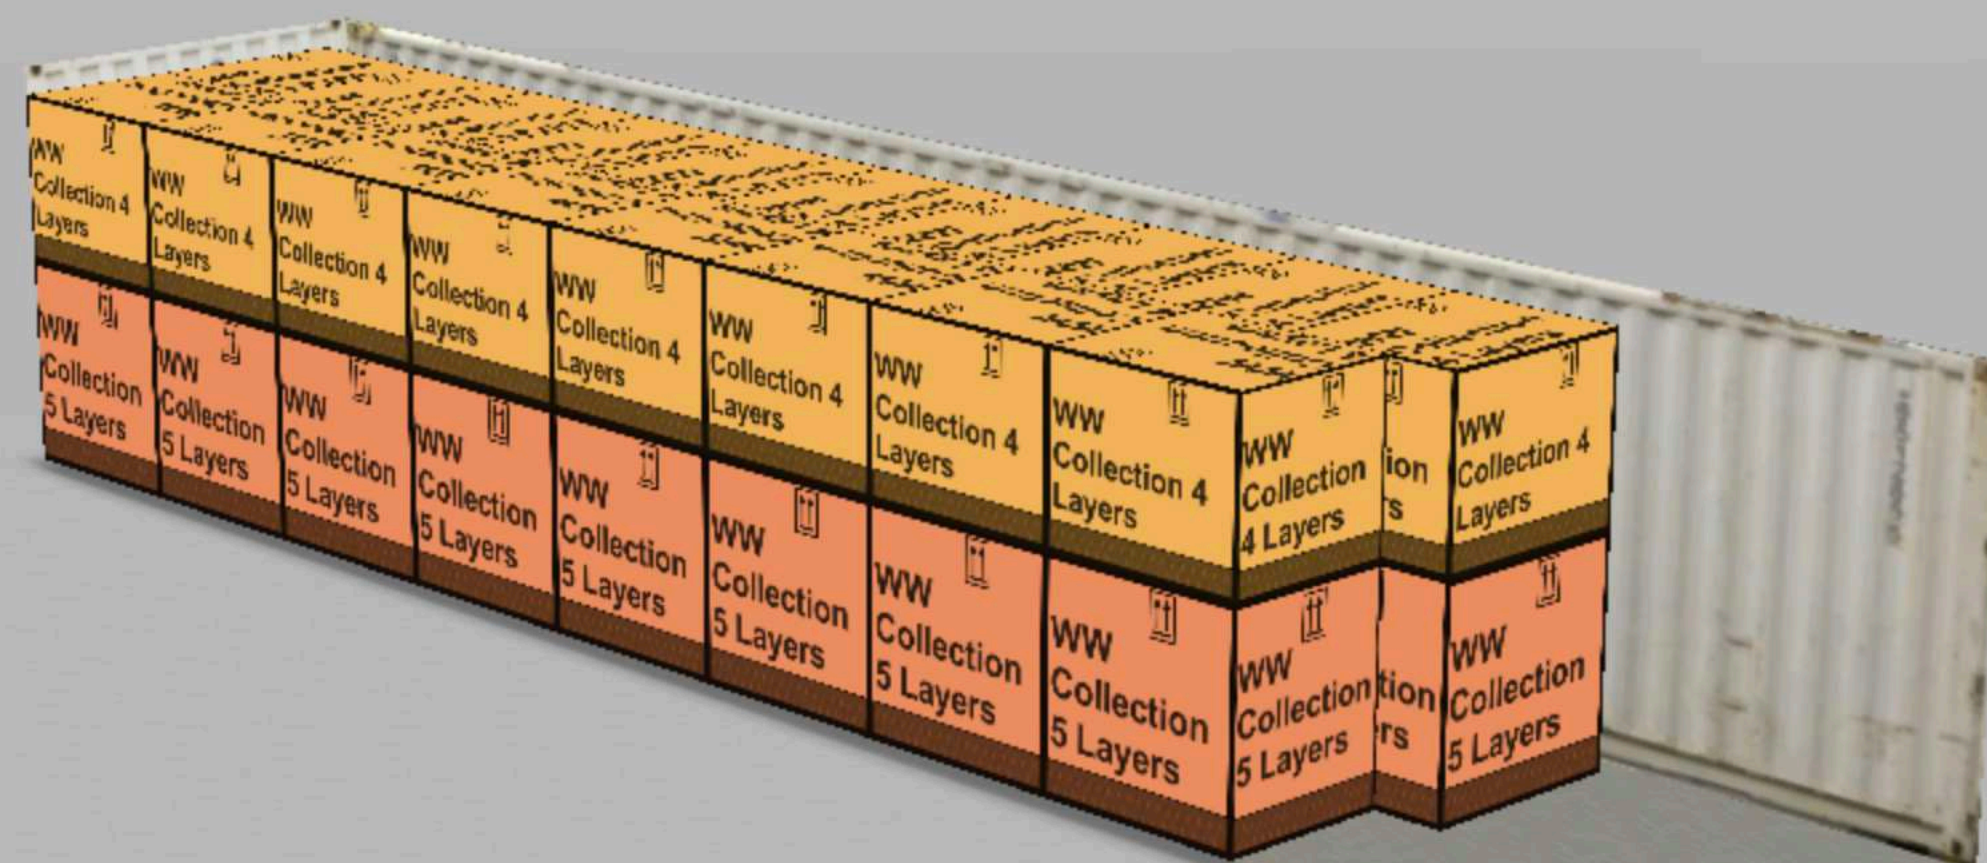

Wild Wombax

~ Australian Legend ~

CONTAINERS - WW ON / OFF Trade Case 700mL - 750mL - 800mL

Euro Pallet 120x100 cms

Palletized Container	Length Internal mm	Width Internal mm	Height Internal mm	Container Door Height mm	Cargo Weight	Pallet Number	Pallet Weight	Pallet Height	Layers Pallet	Cases Pallet	Bottles Pallet	Cases Total	Bottles Total
40'	1,203	2,350	2,390	2,280	14,580	18	810	122	5	100	600	1,800	10,800
					11,700	18	650	100	4	80	480	1,440	8,640
					26,280	36	1,460	222	180	1,080	3,240	19,440	

Container 40' (1203.2 cm x 235.2 cm x 238.5 cm)

	Weight:	Volume:	Free meters:
	26,600 kg	67.49 m3	12.03 m
	26,280 kg	47.95 m3	
	26,280 kg	47.95 m3	2.03 m