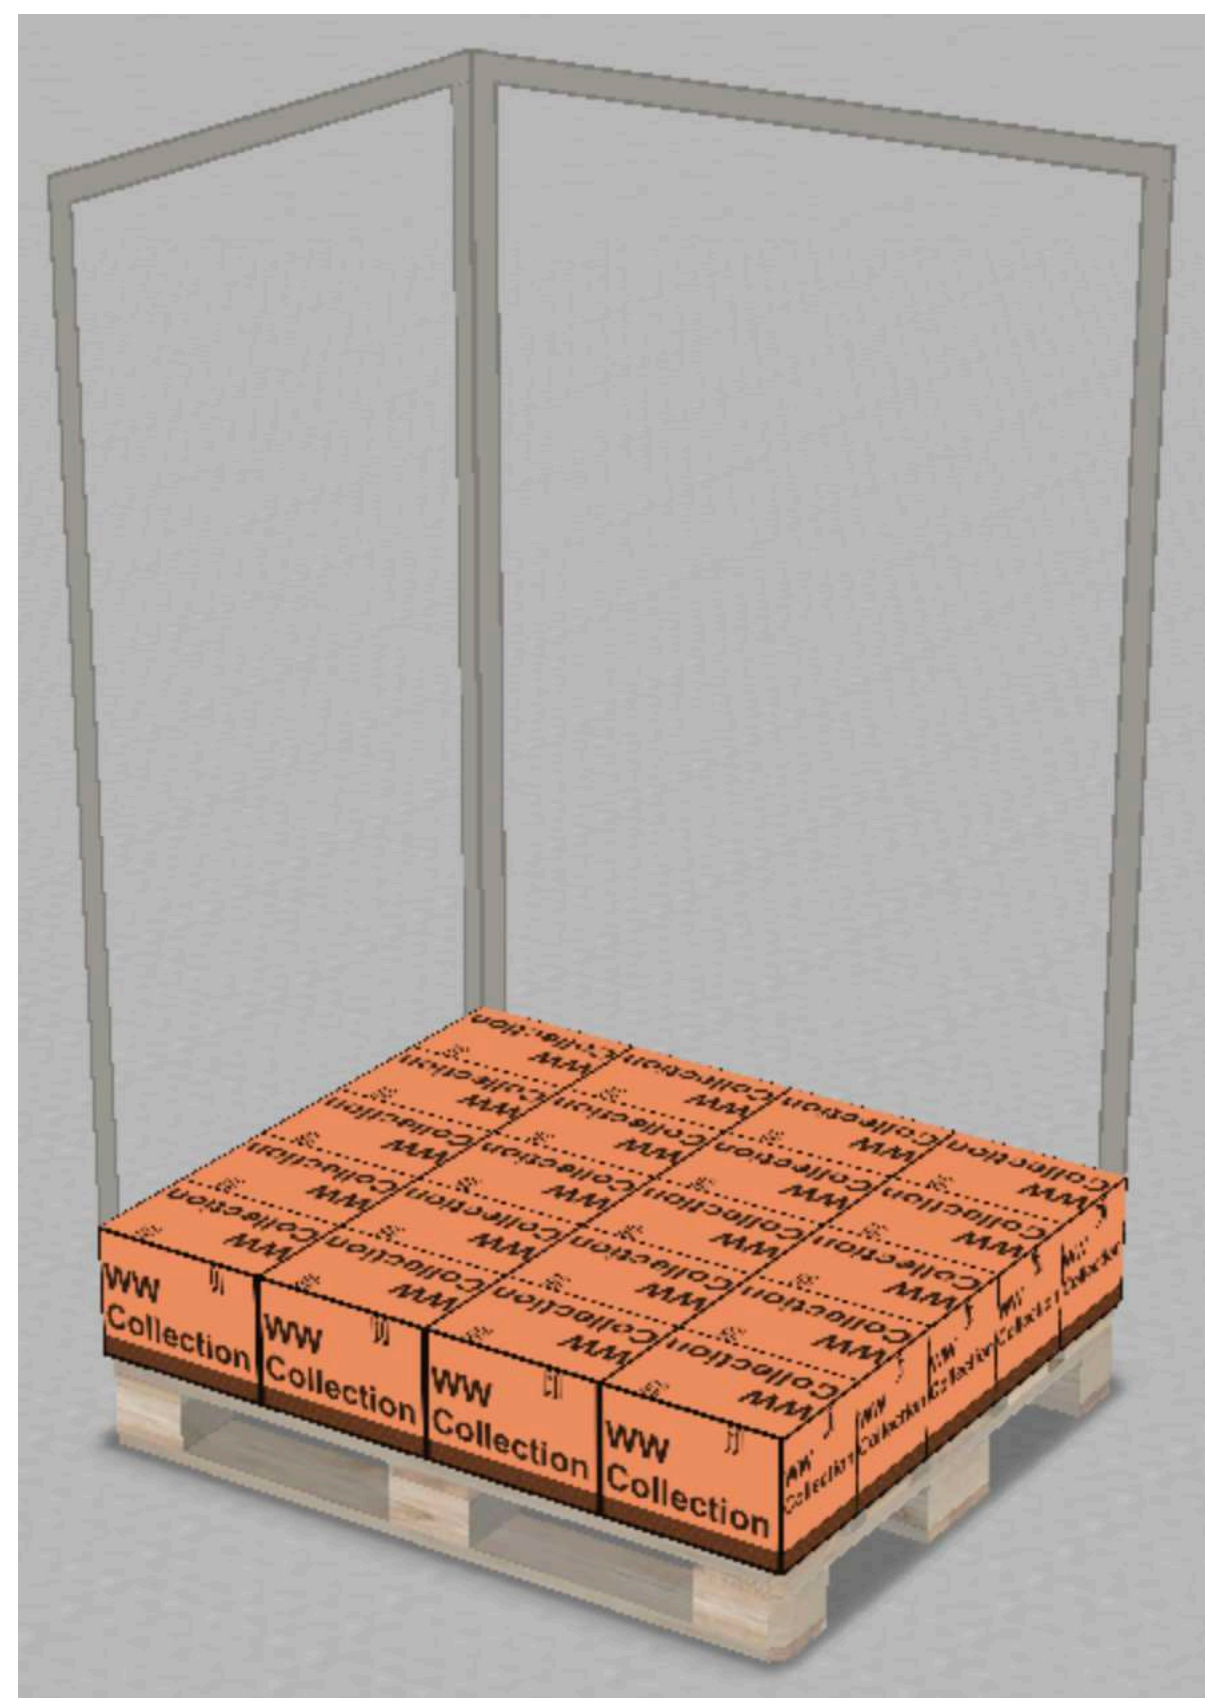

WW Collection - Bottles 700 / 750 ML Bottles
EU / Euro Pallets 1200x1000 mm
20 Cases x Layer