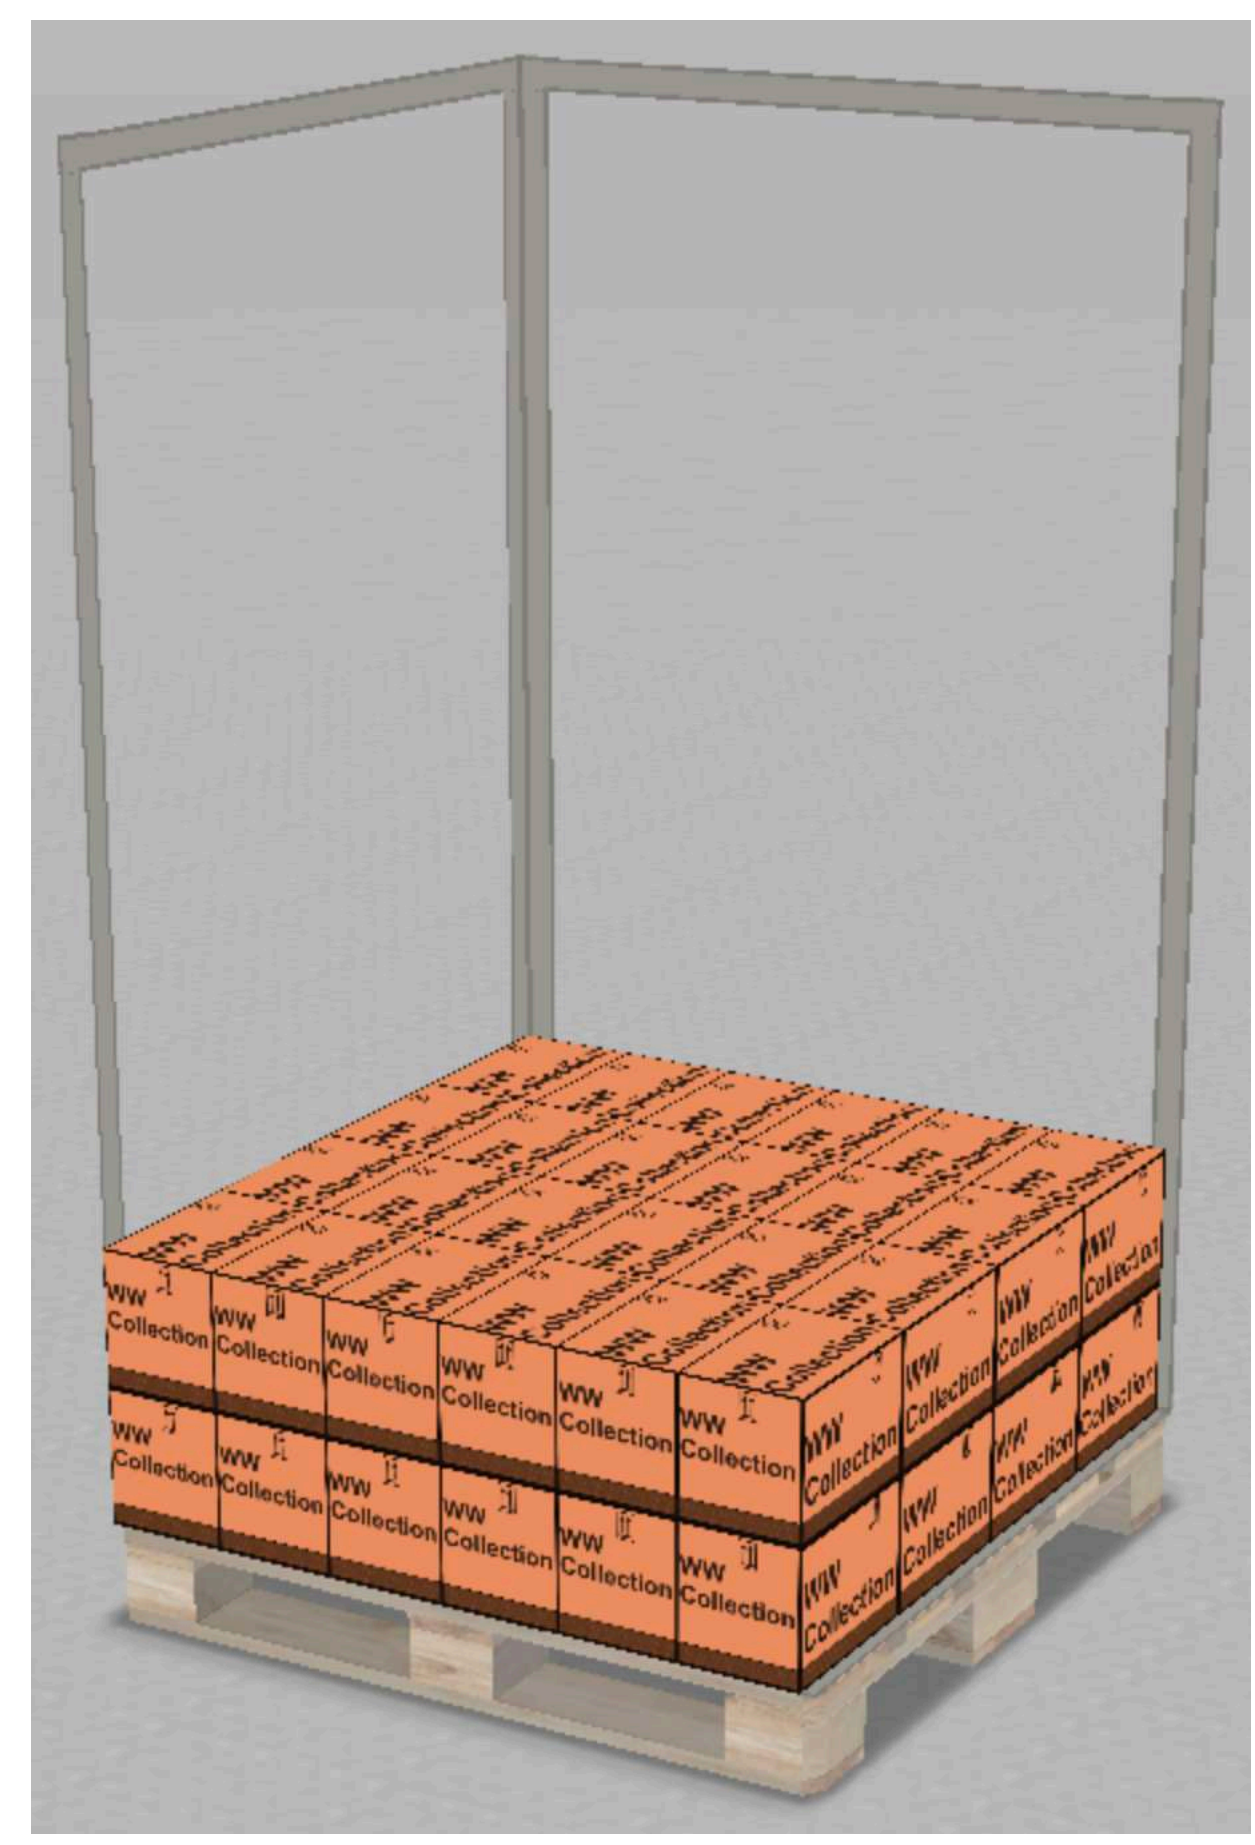

WW Collection - Bottles 700 / 750 ML Bottles
AU / Australian Pallets 1165x11165mm
24 Cases x Layer