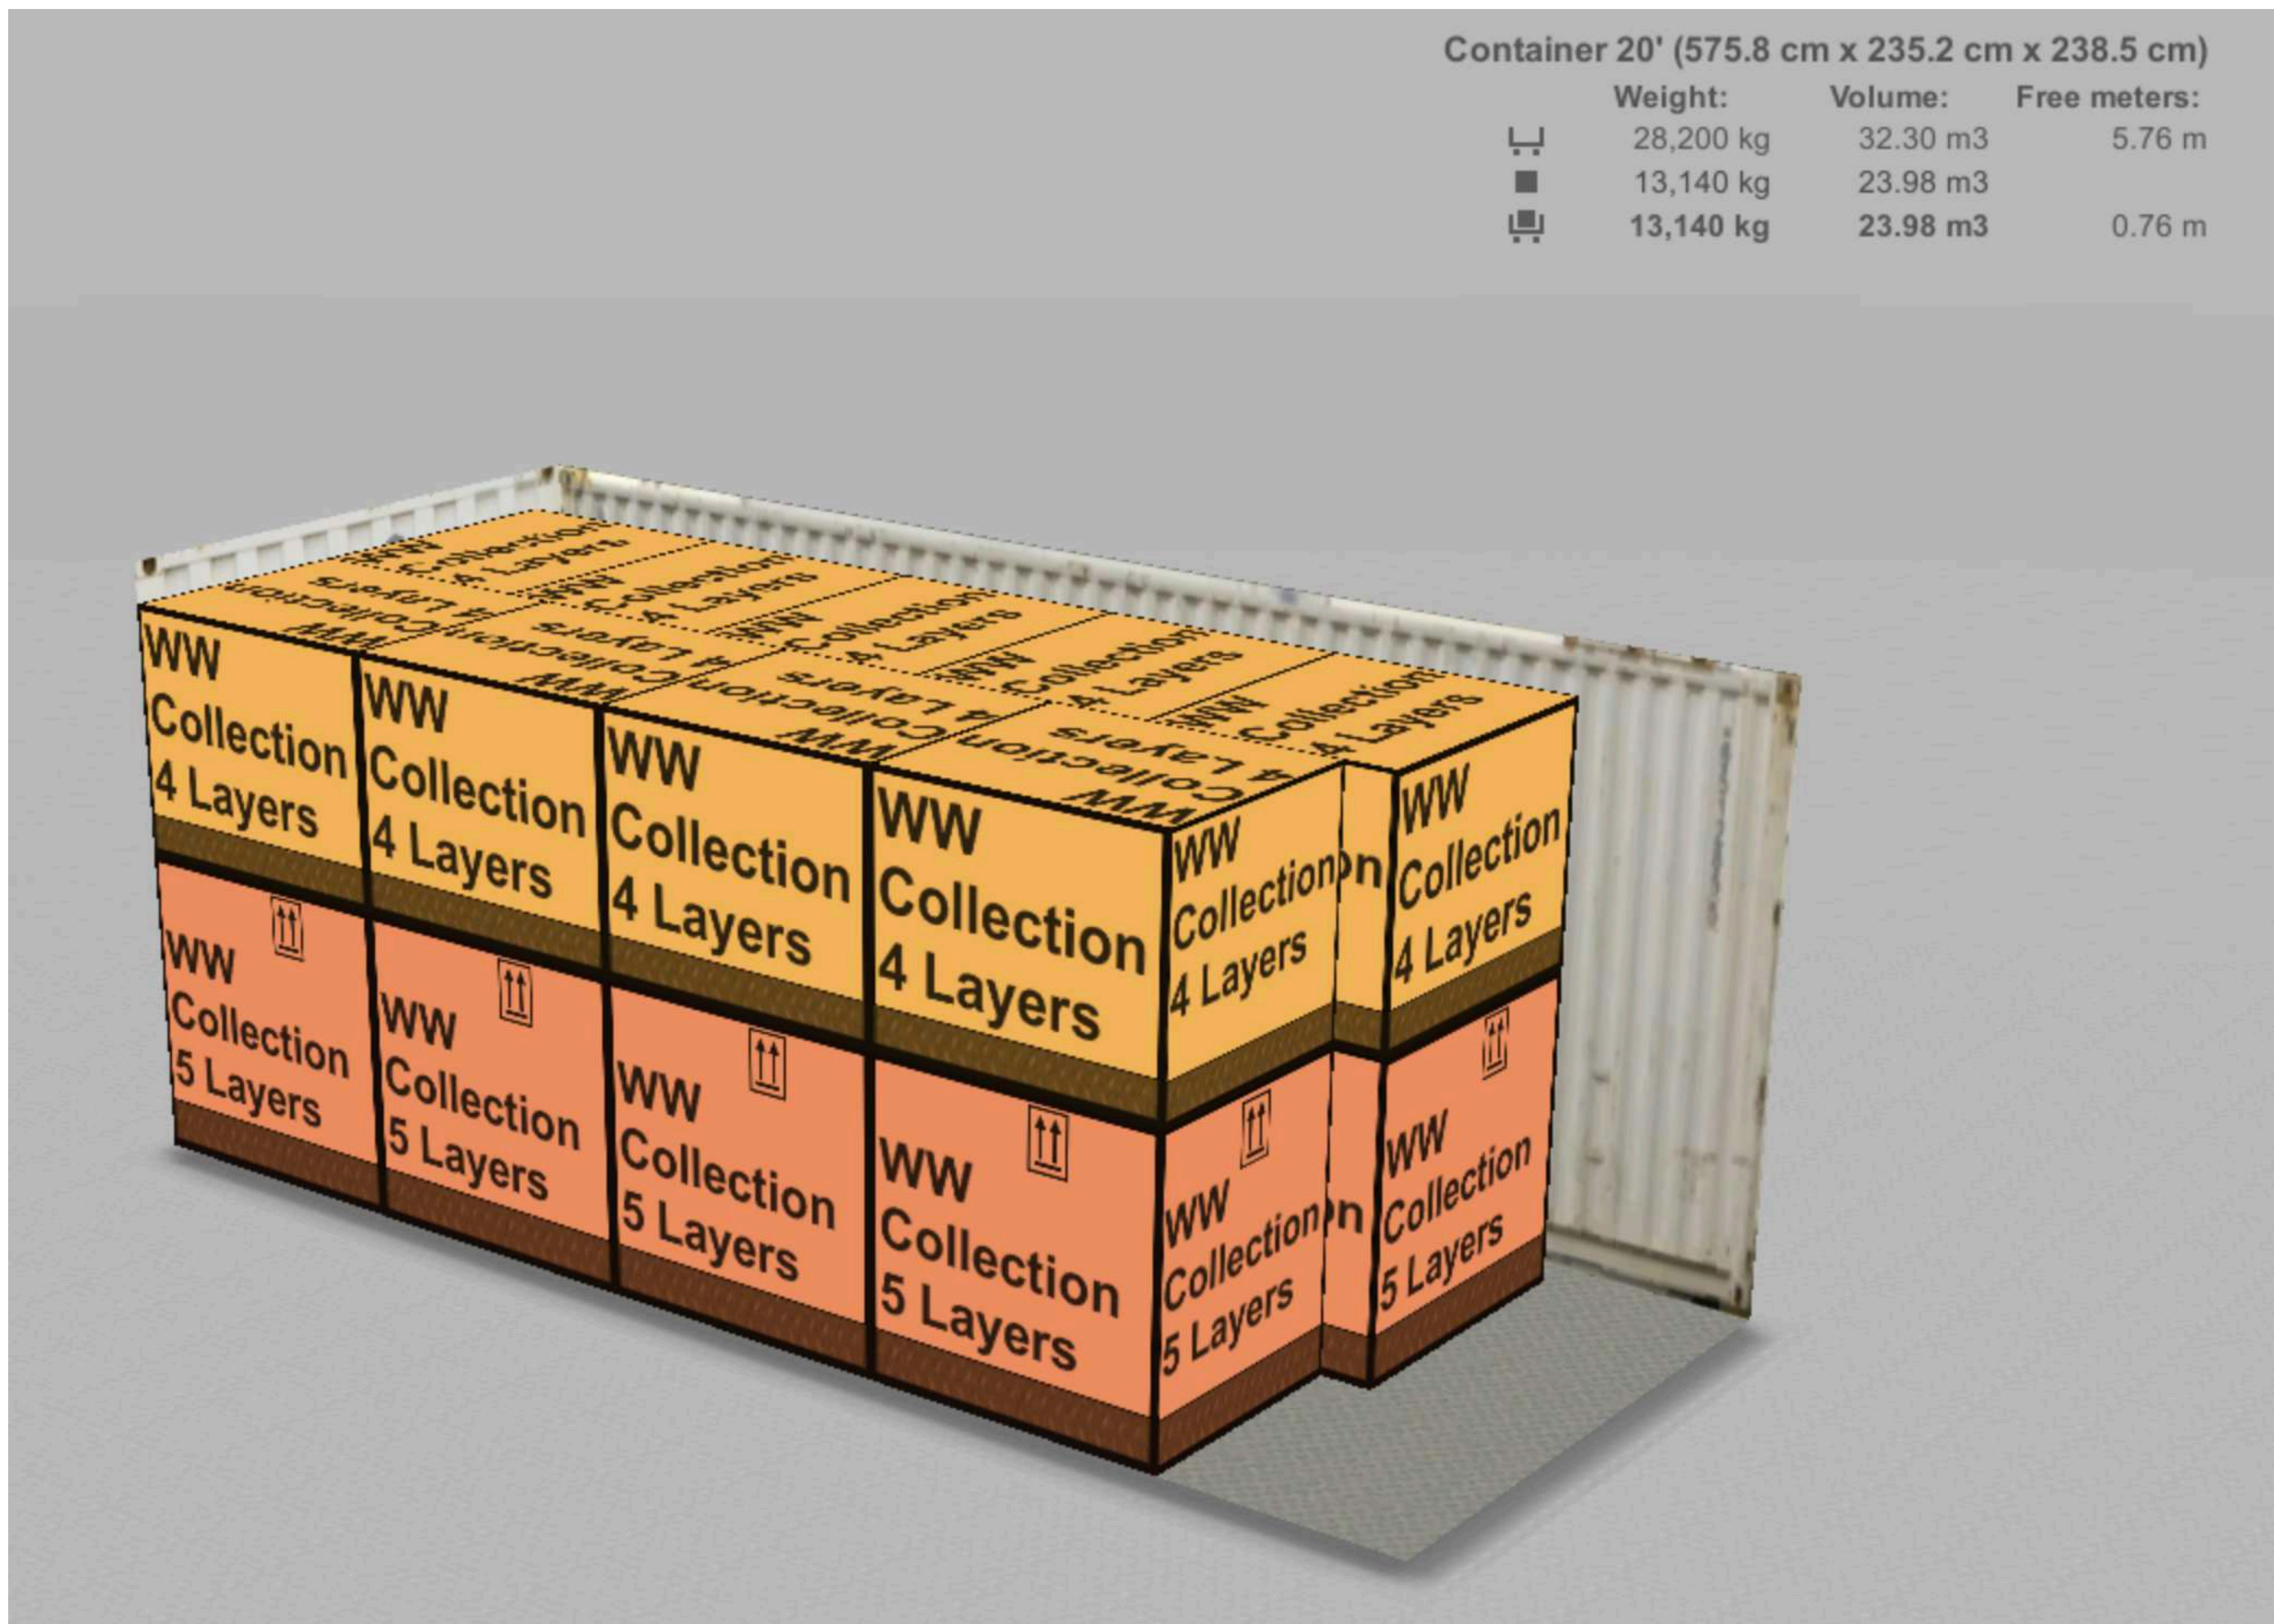

Wild Wombax

~ Australian Legend ~

CONTAINERS - WW ON / OFF Trade Case 700mL - 750mL - 800mL

Euro Pallet 120x100 cms

Palletized Container	Length Internal mm	Width Internal mm	Height Internal mm	Container Door Height mm	Cargo Weight	Pallet Number	Pallet Weight	Pallet Height	Layers Pallet	Cases Pallet	Bottles Pallet	Cases Total	Bottles Total
20'	5,900	2,340	2,380	2,280	8,100	10	810	122	5	100	600	1,000	6,000
					6,500	10	650	100	4	80	480	800	4,800
					14,600	20	1,460	222	180	1,080	1,800	10,800	