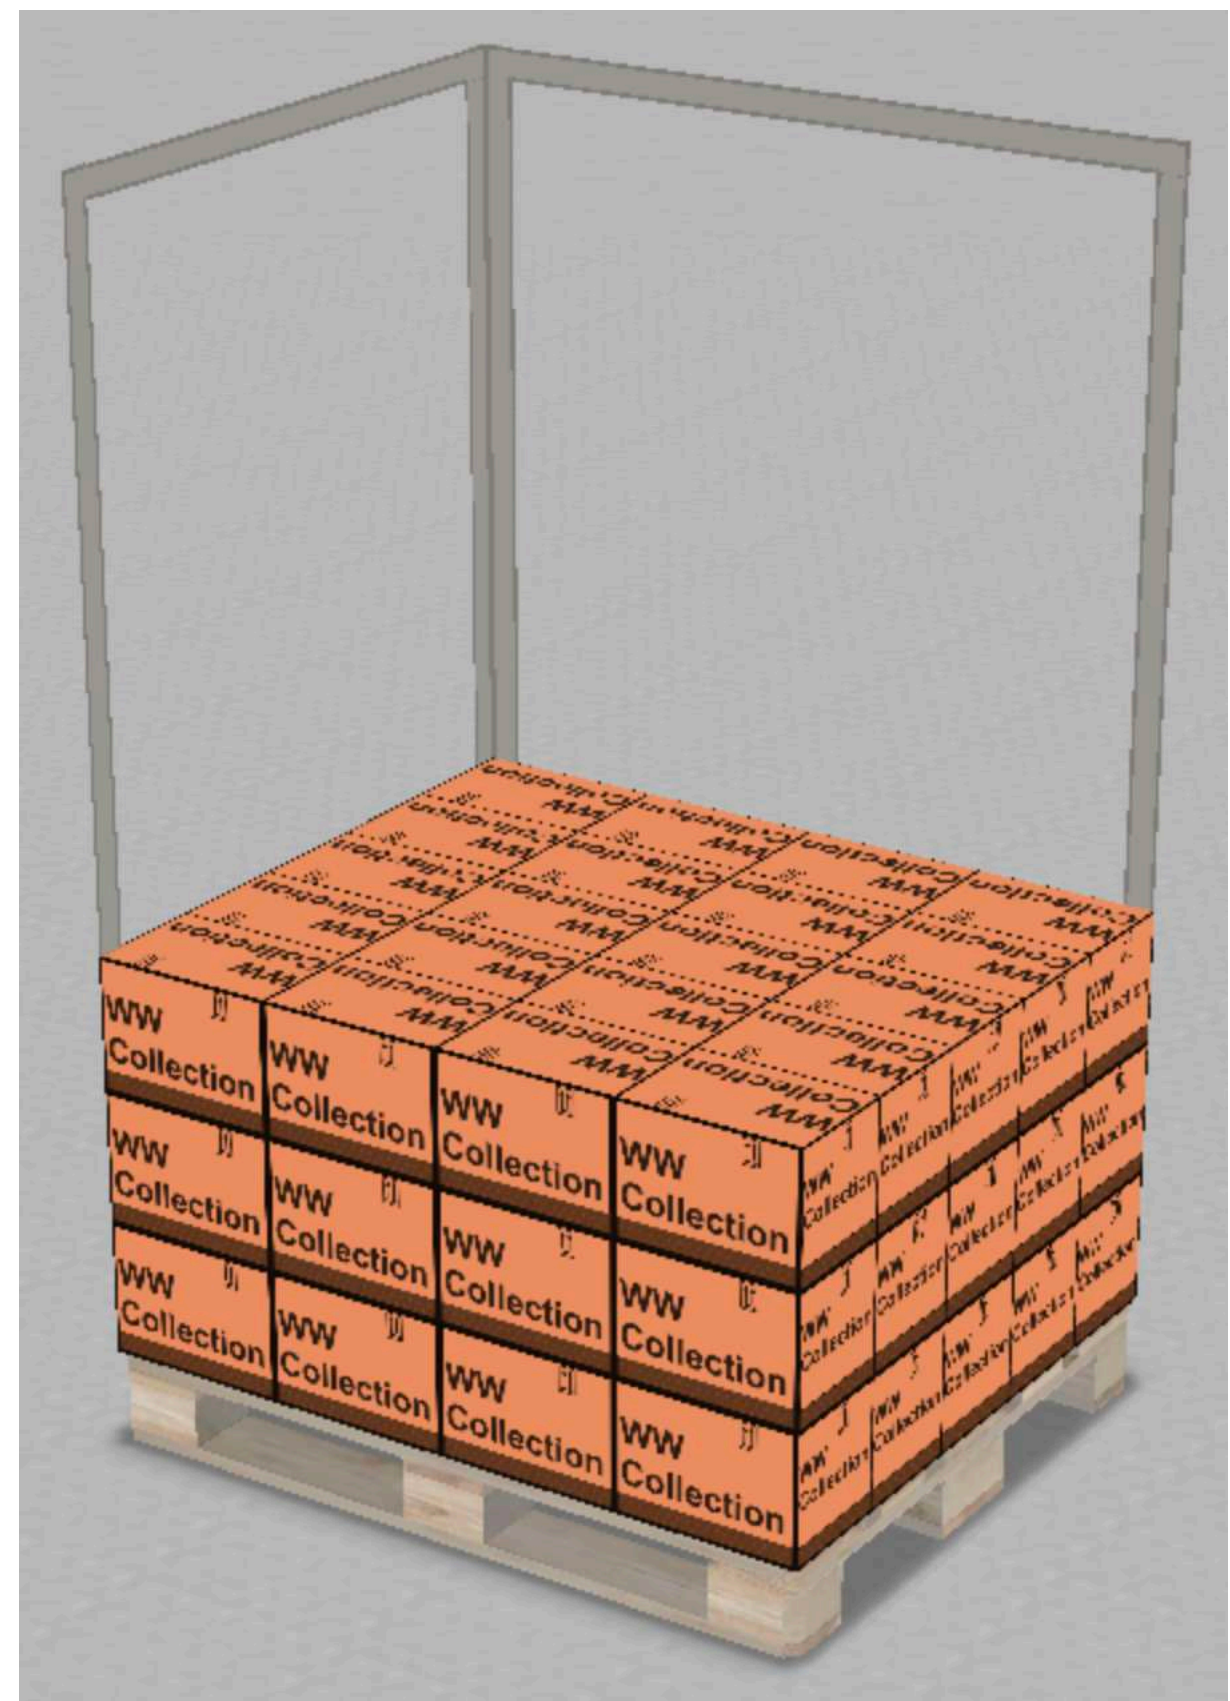

WW Collection - Bottles 700 / 750 ML Bottles
EU / Euro Pallets 1200x1000 mm
20 Cases x Layer