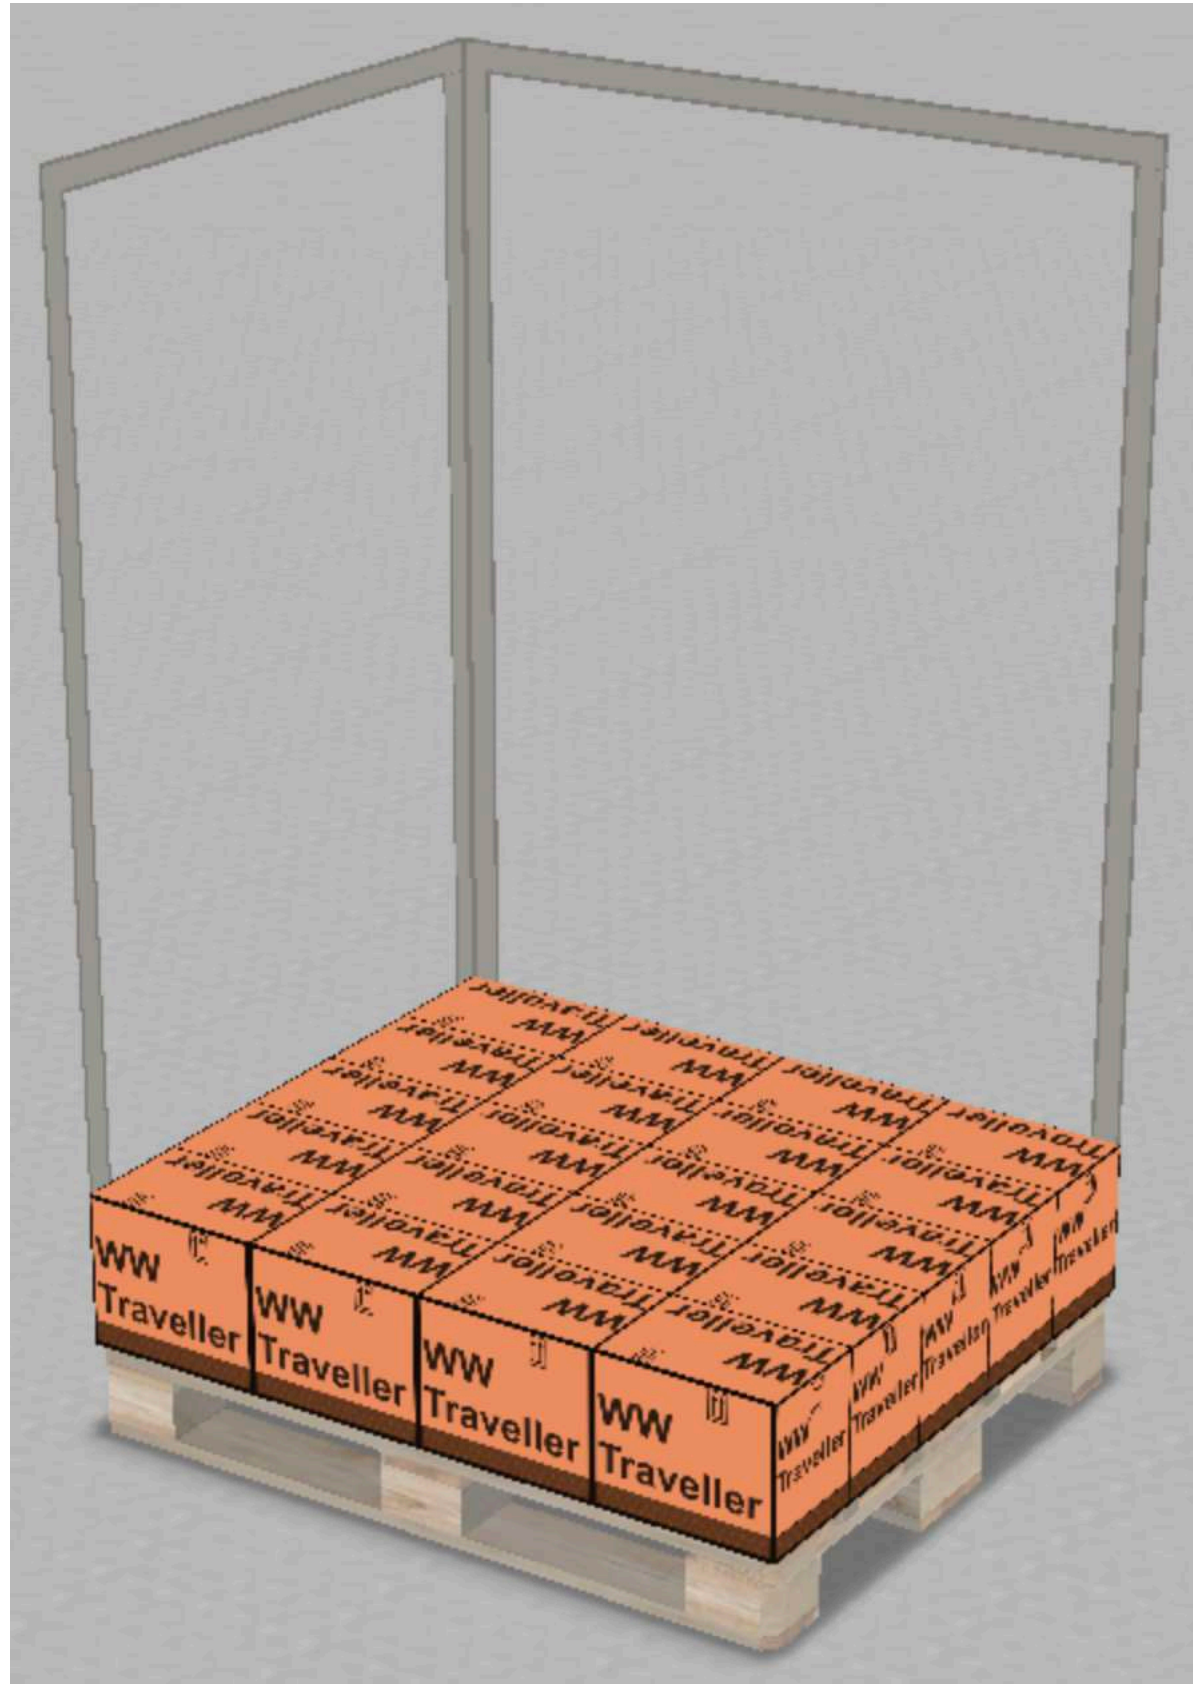

WW Destinations - Bottles 1Lt / 1,000 ML Bottles
EU / Euro Pallets 1200x1000 mm
20 Cases x Layer