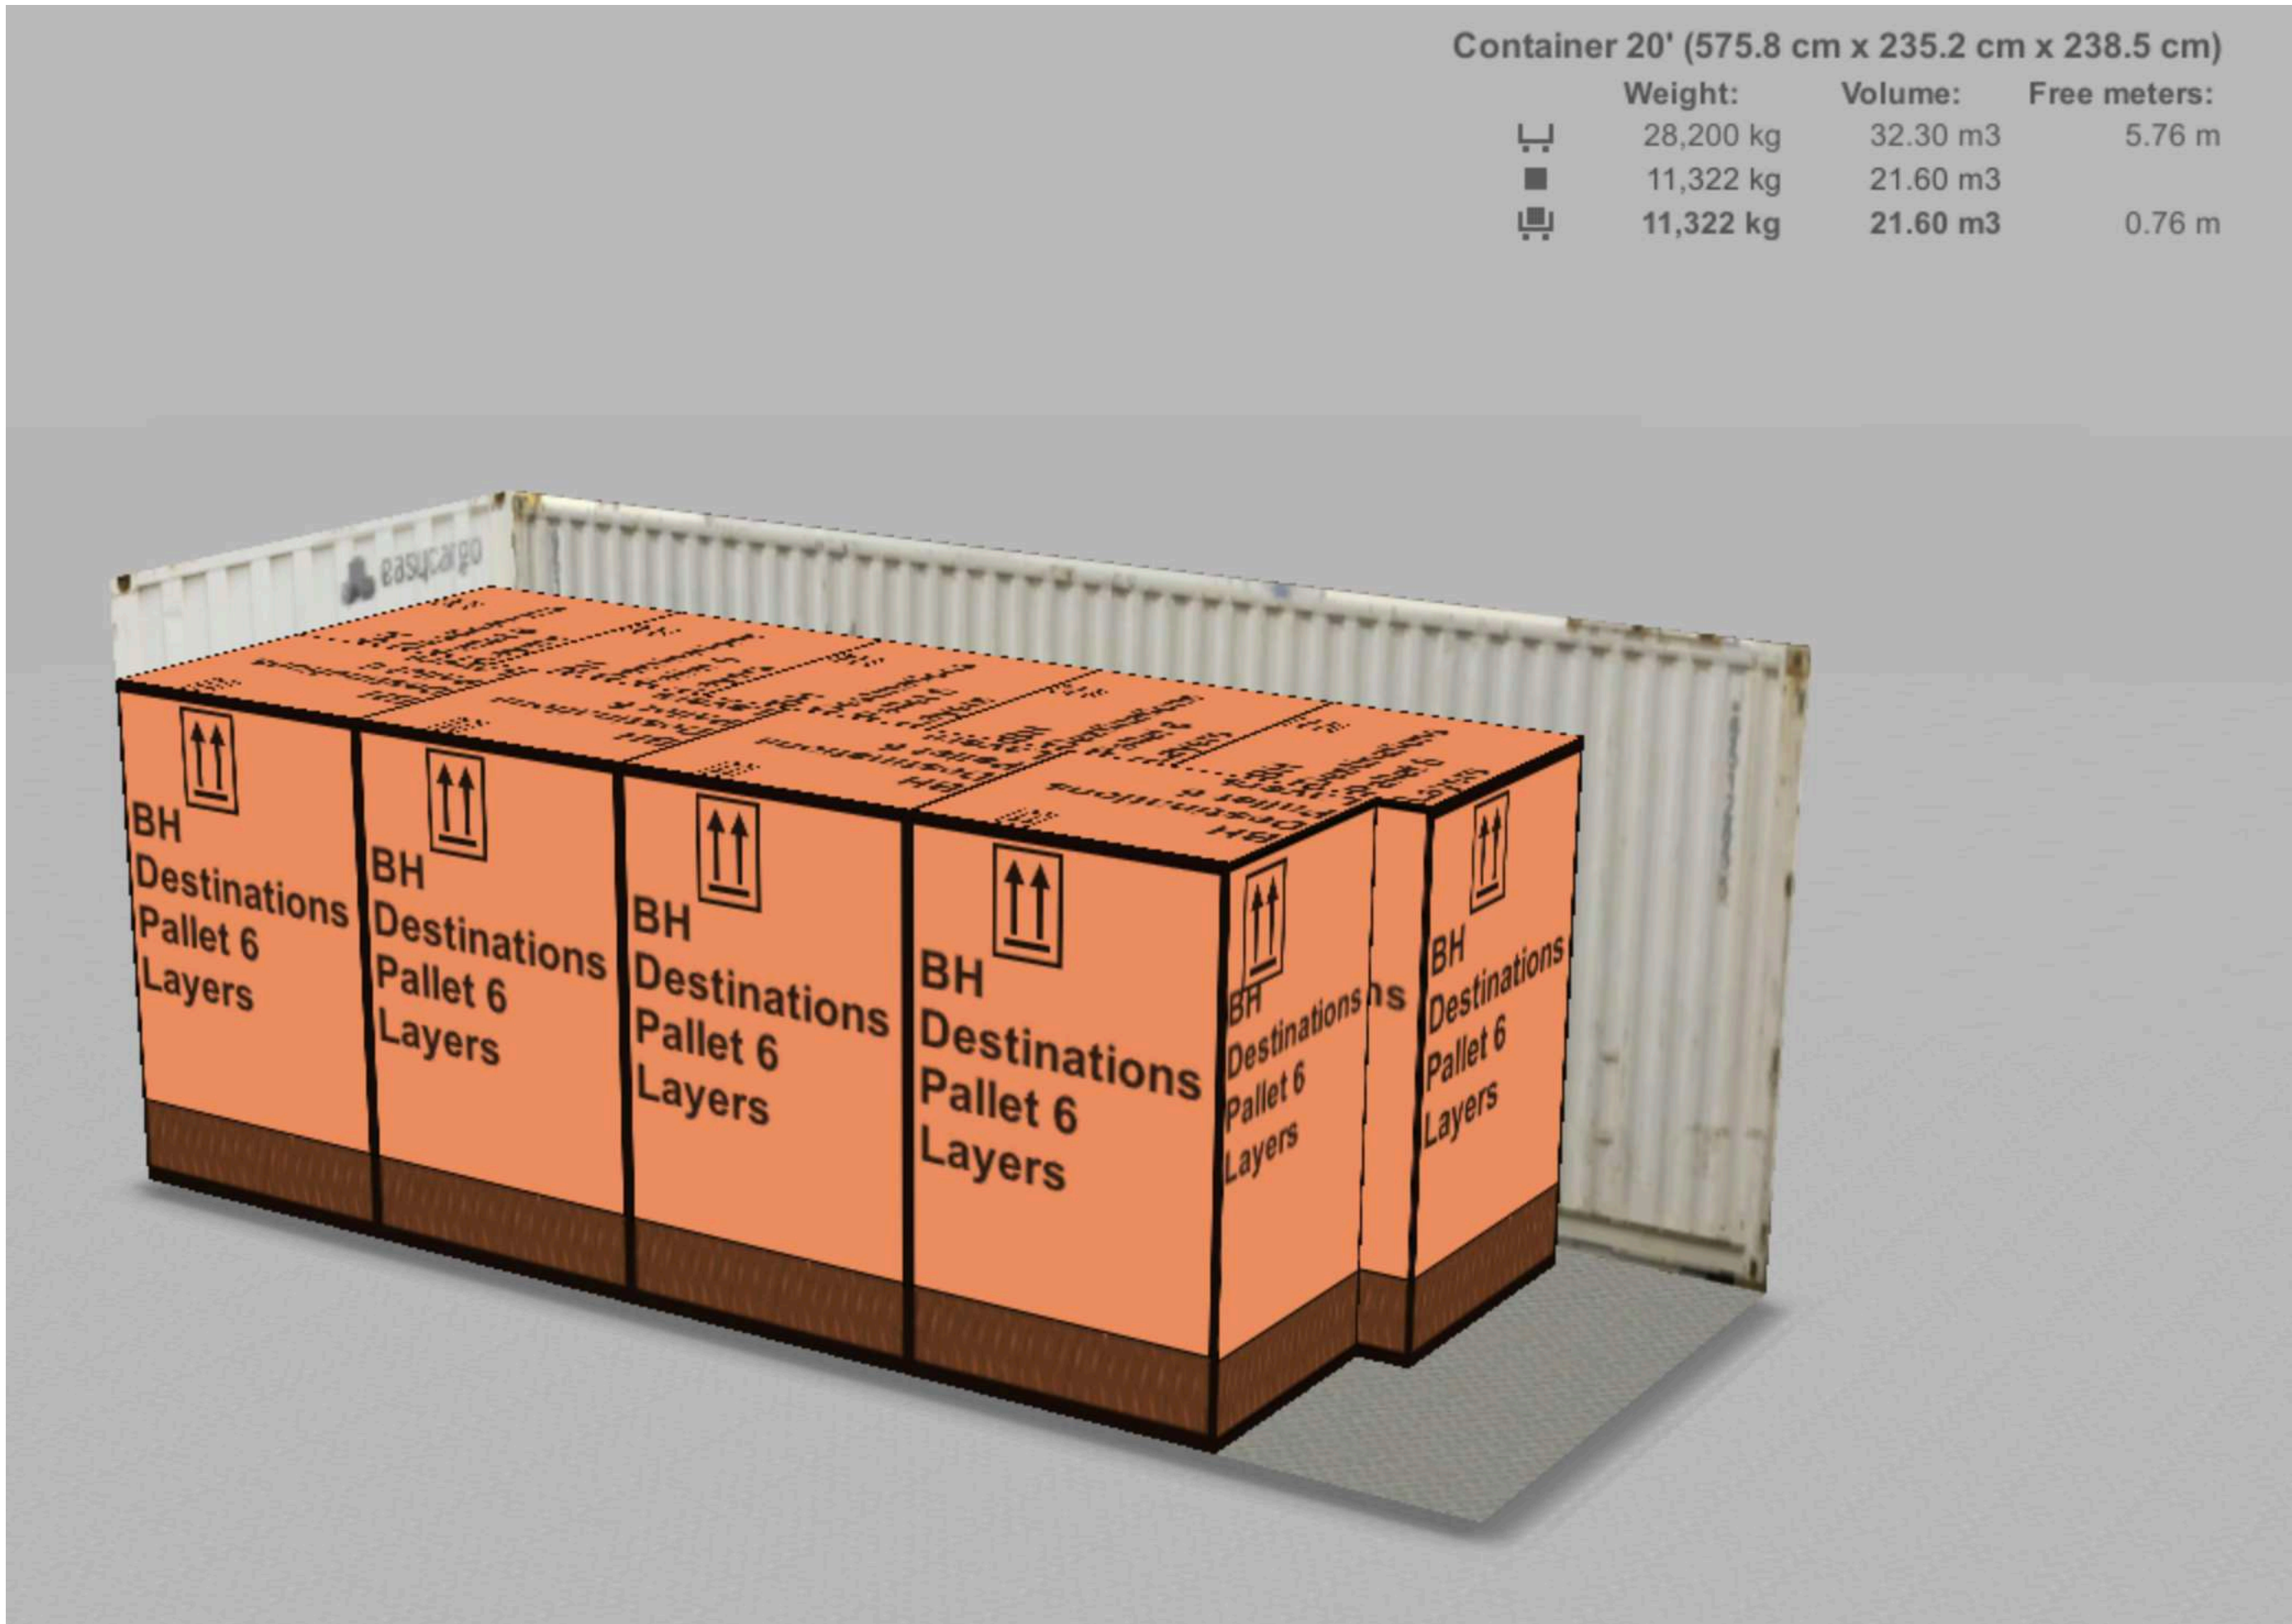

CONTAINERS - WW ON / OFF Trade Case 1Lt / 1,000mL

Euro Pallet 120x100 cms

Palletized Container	Length Internal mm	Width Internal mm	Height Internal mm	Container Door Height mm	Cargo Weight	Pallet Number	Pallet Weight	Pallet Height	Layers Pallet	Cases Pallet	Bottles Pallet	Cases Total	Bottles Total
20'	5,900	2,340	2,380	2,280	14,160	8	1,770	189	8	160	960	1,280	7,680