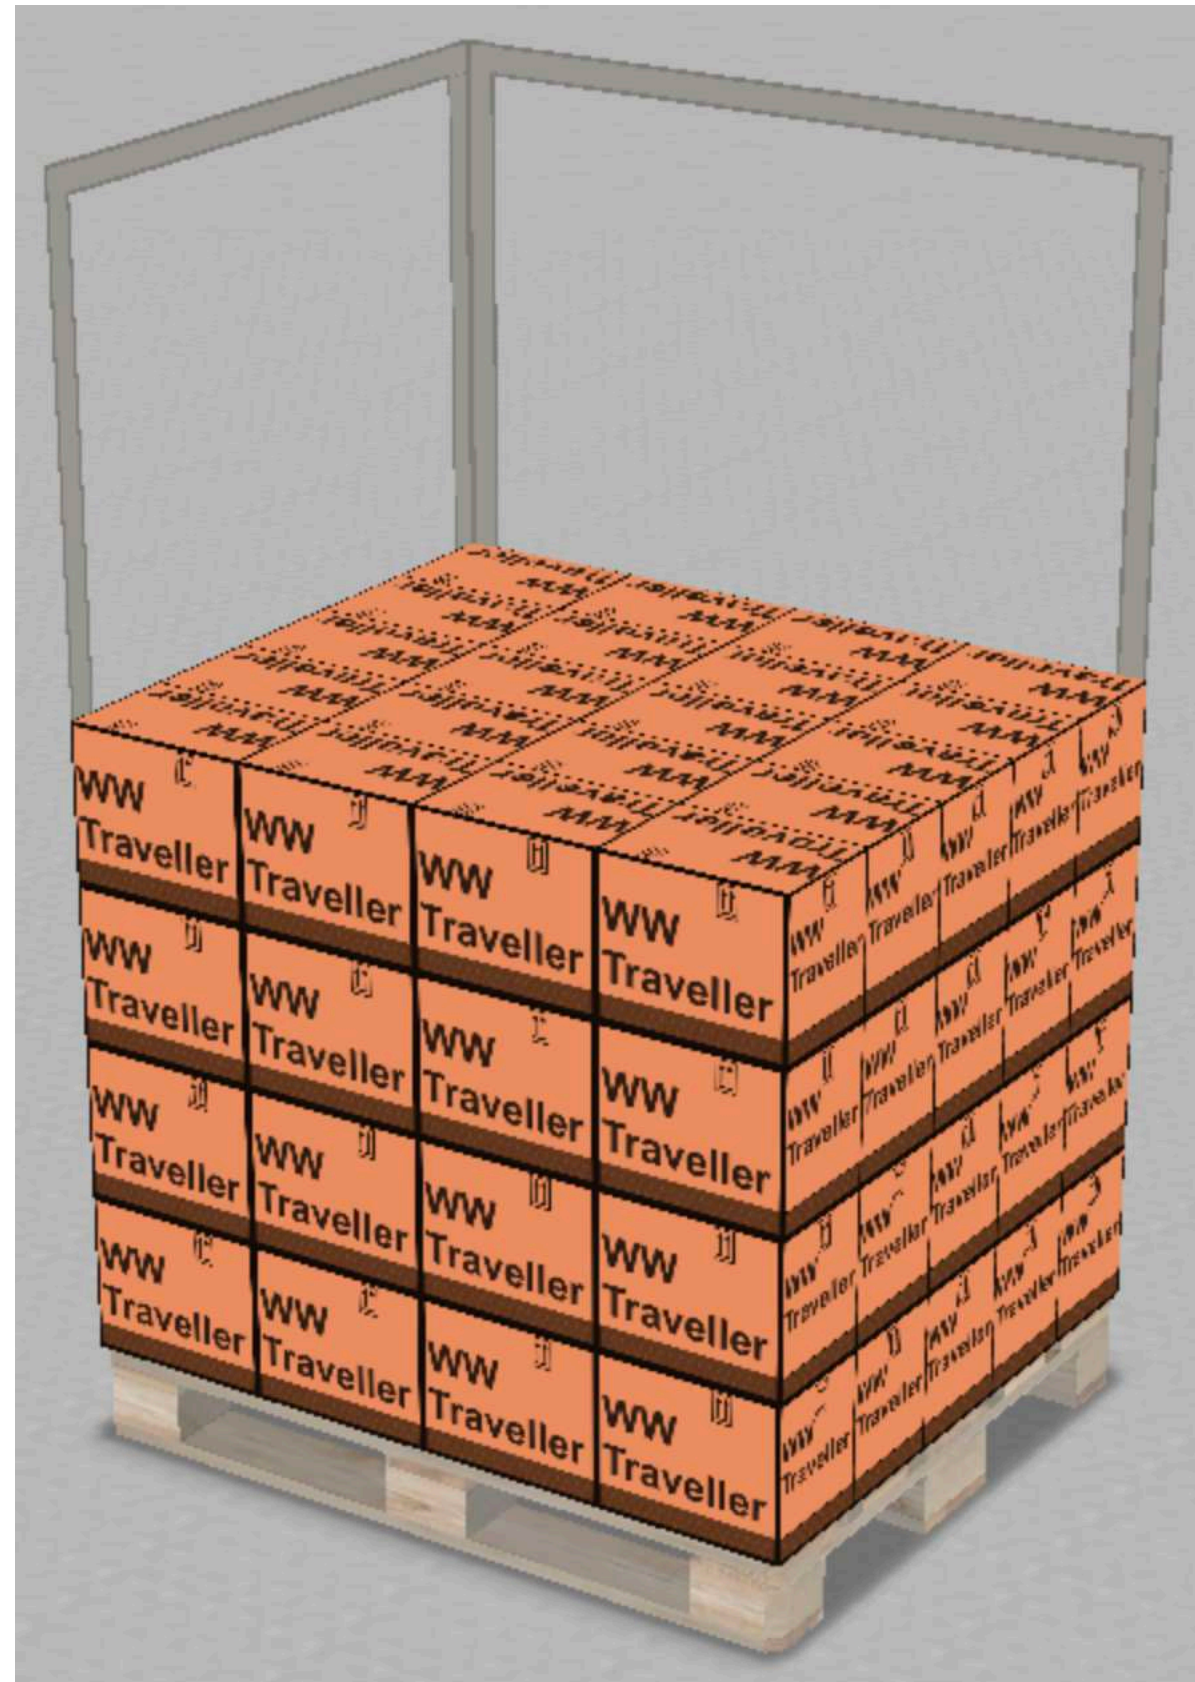

WW Destinations - Bottles 1Lt / 1,000 ML Bottles
EU / Euro Pallets 1200x1000 mm
20 Cases x Layer