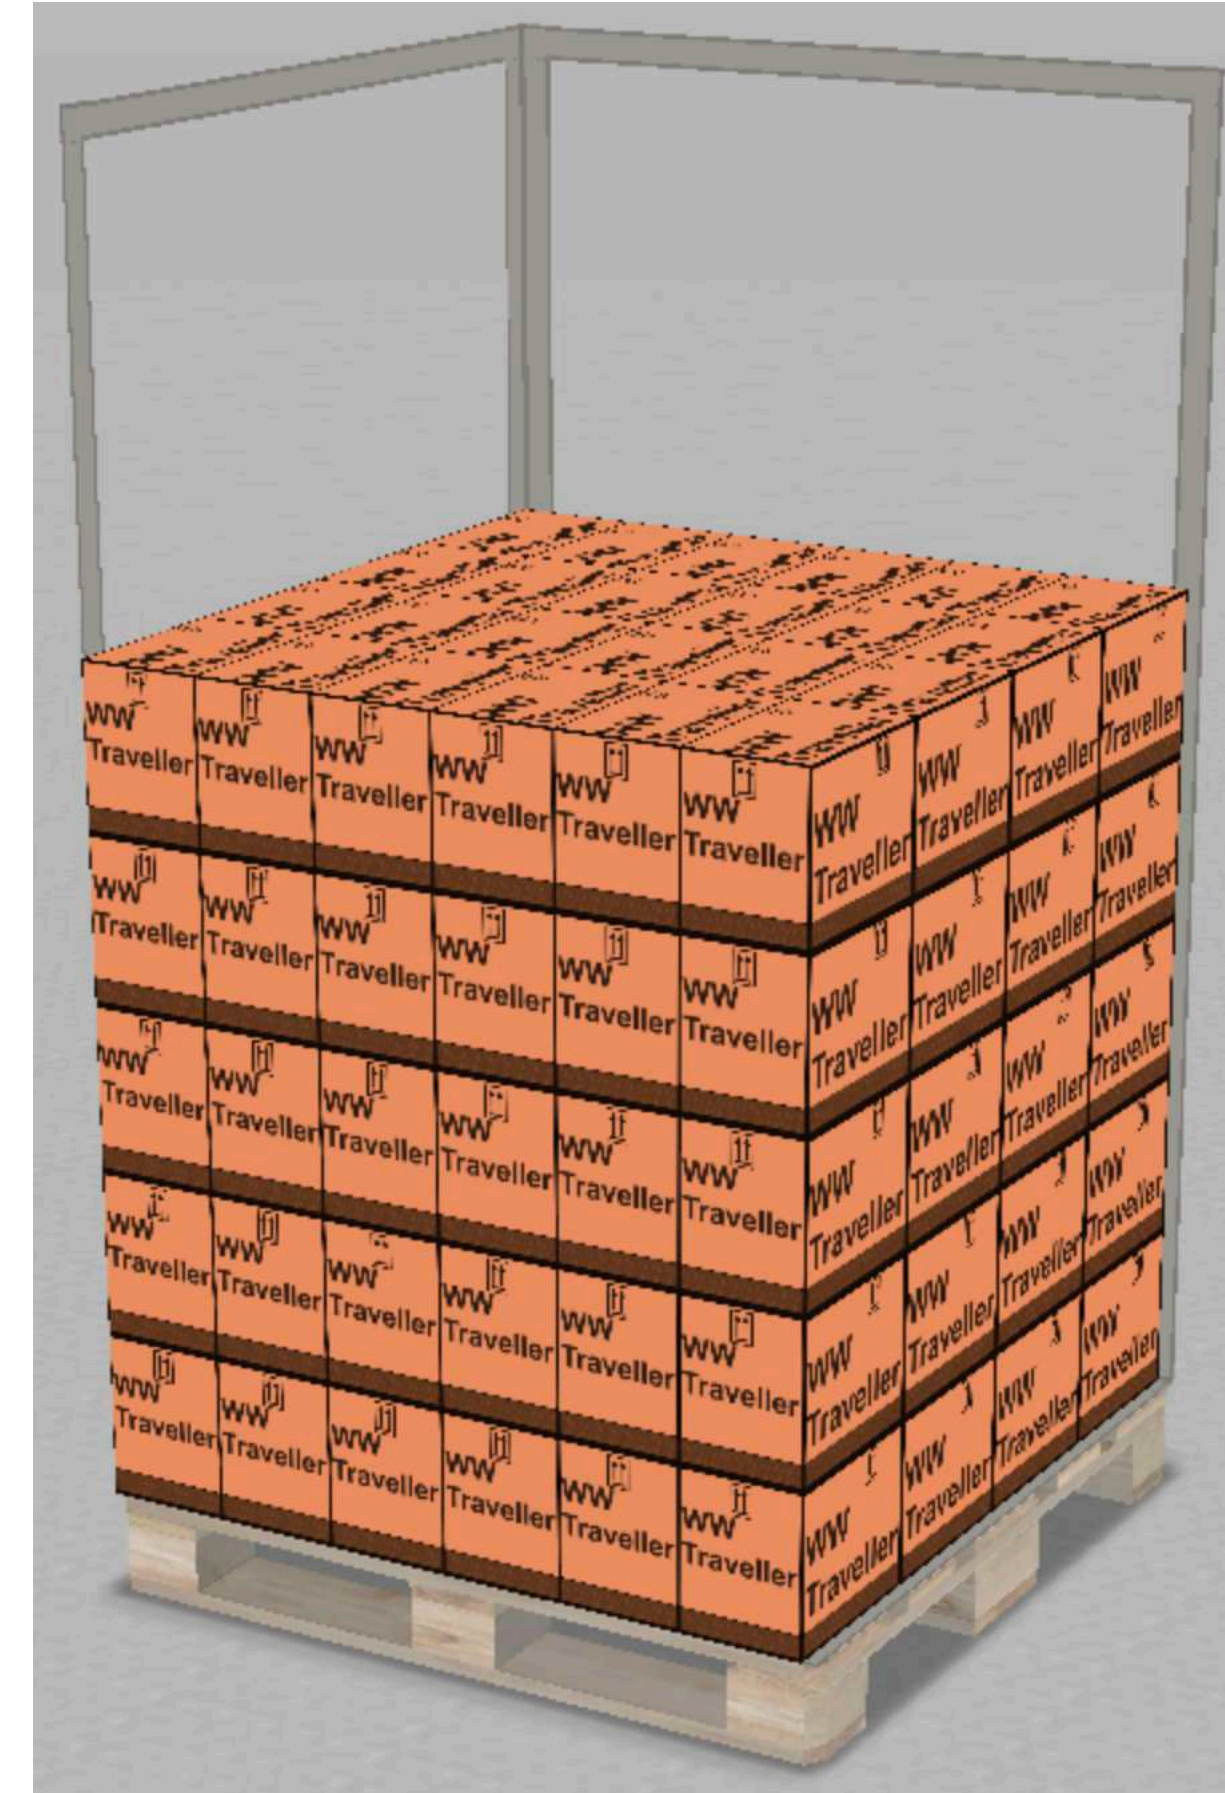

WW Destinations - Bottles 1Lt / 1,000 ML Bottles
AU / Australian Pallets 1165x11165mm
24 Cases x Layer