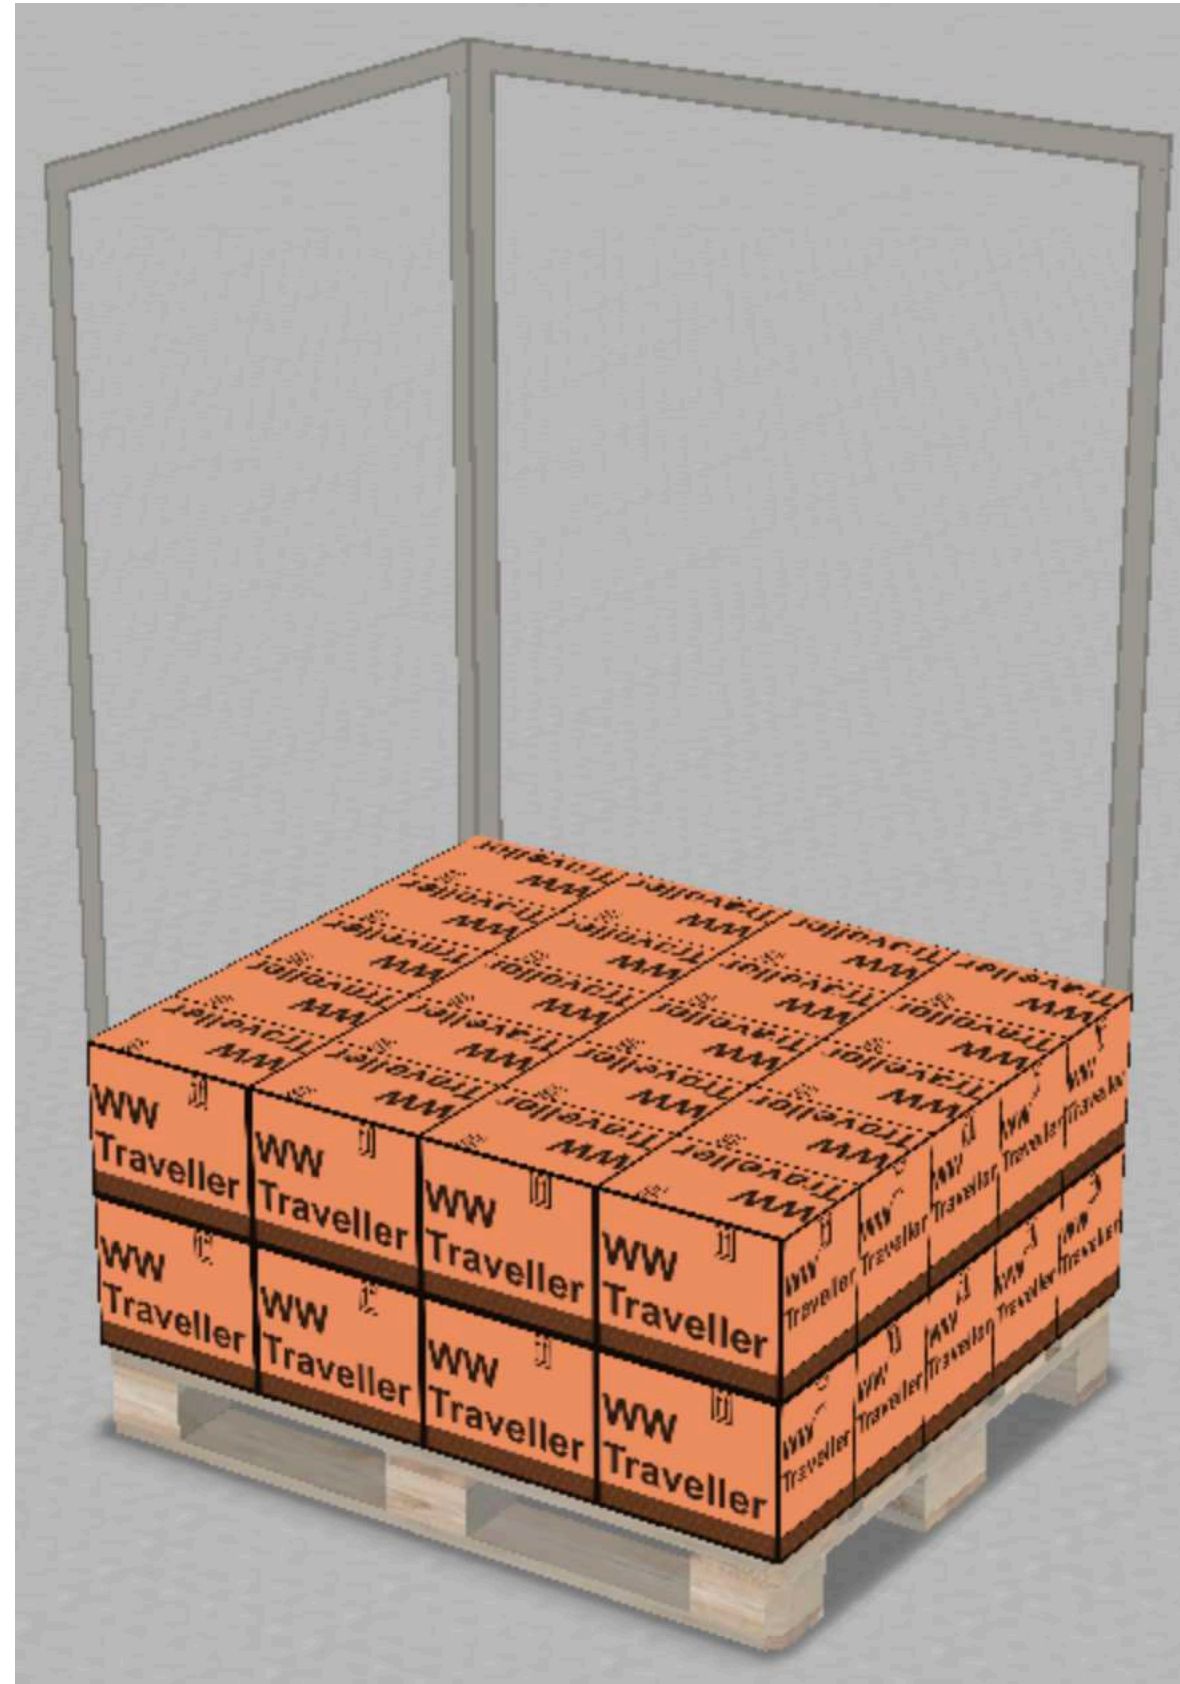

WW Destinations - Bottles 1Lt / 1,000 ML Bottles
EU / Euro Pallets 1200x1000 mm
20 Cases x Layer