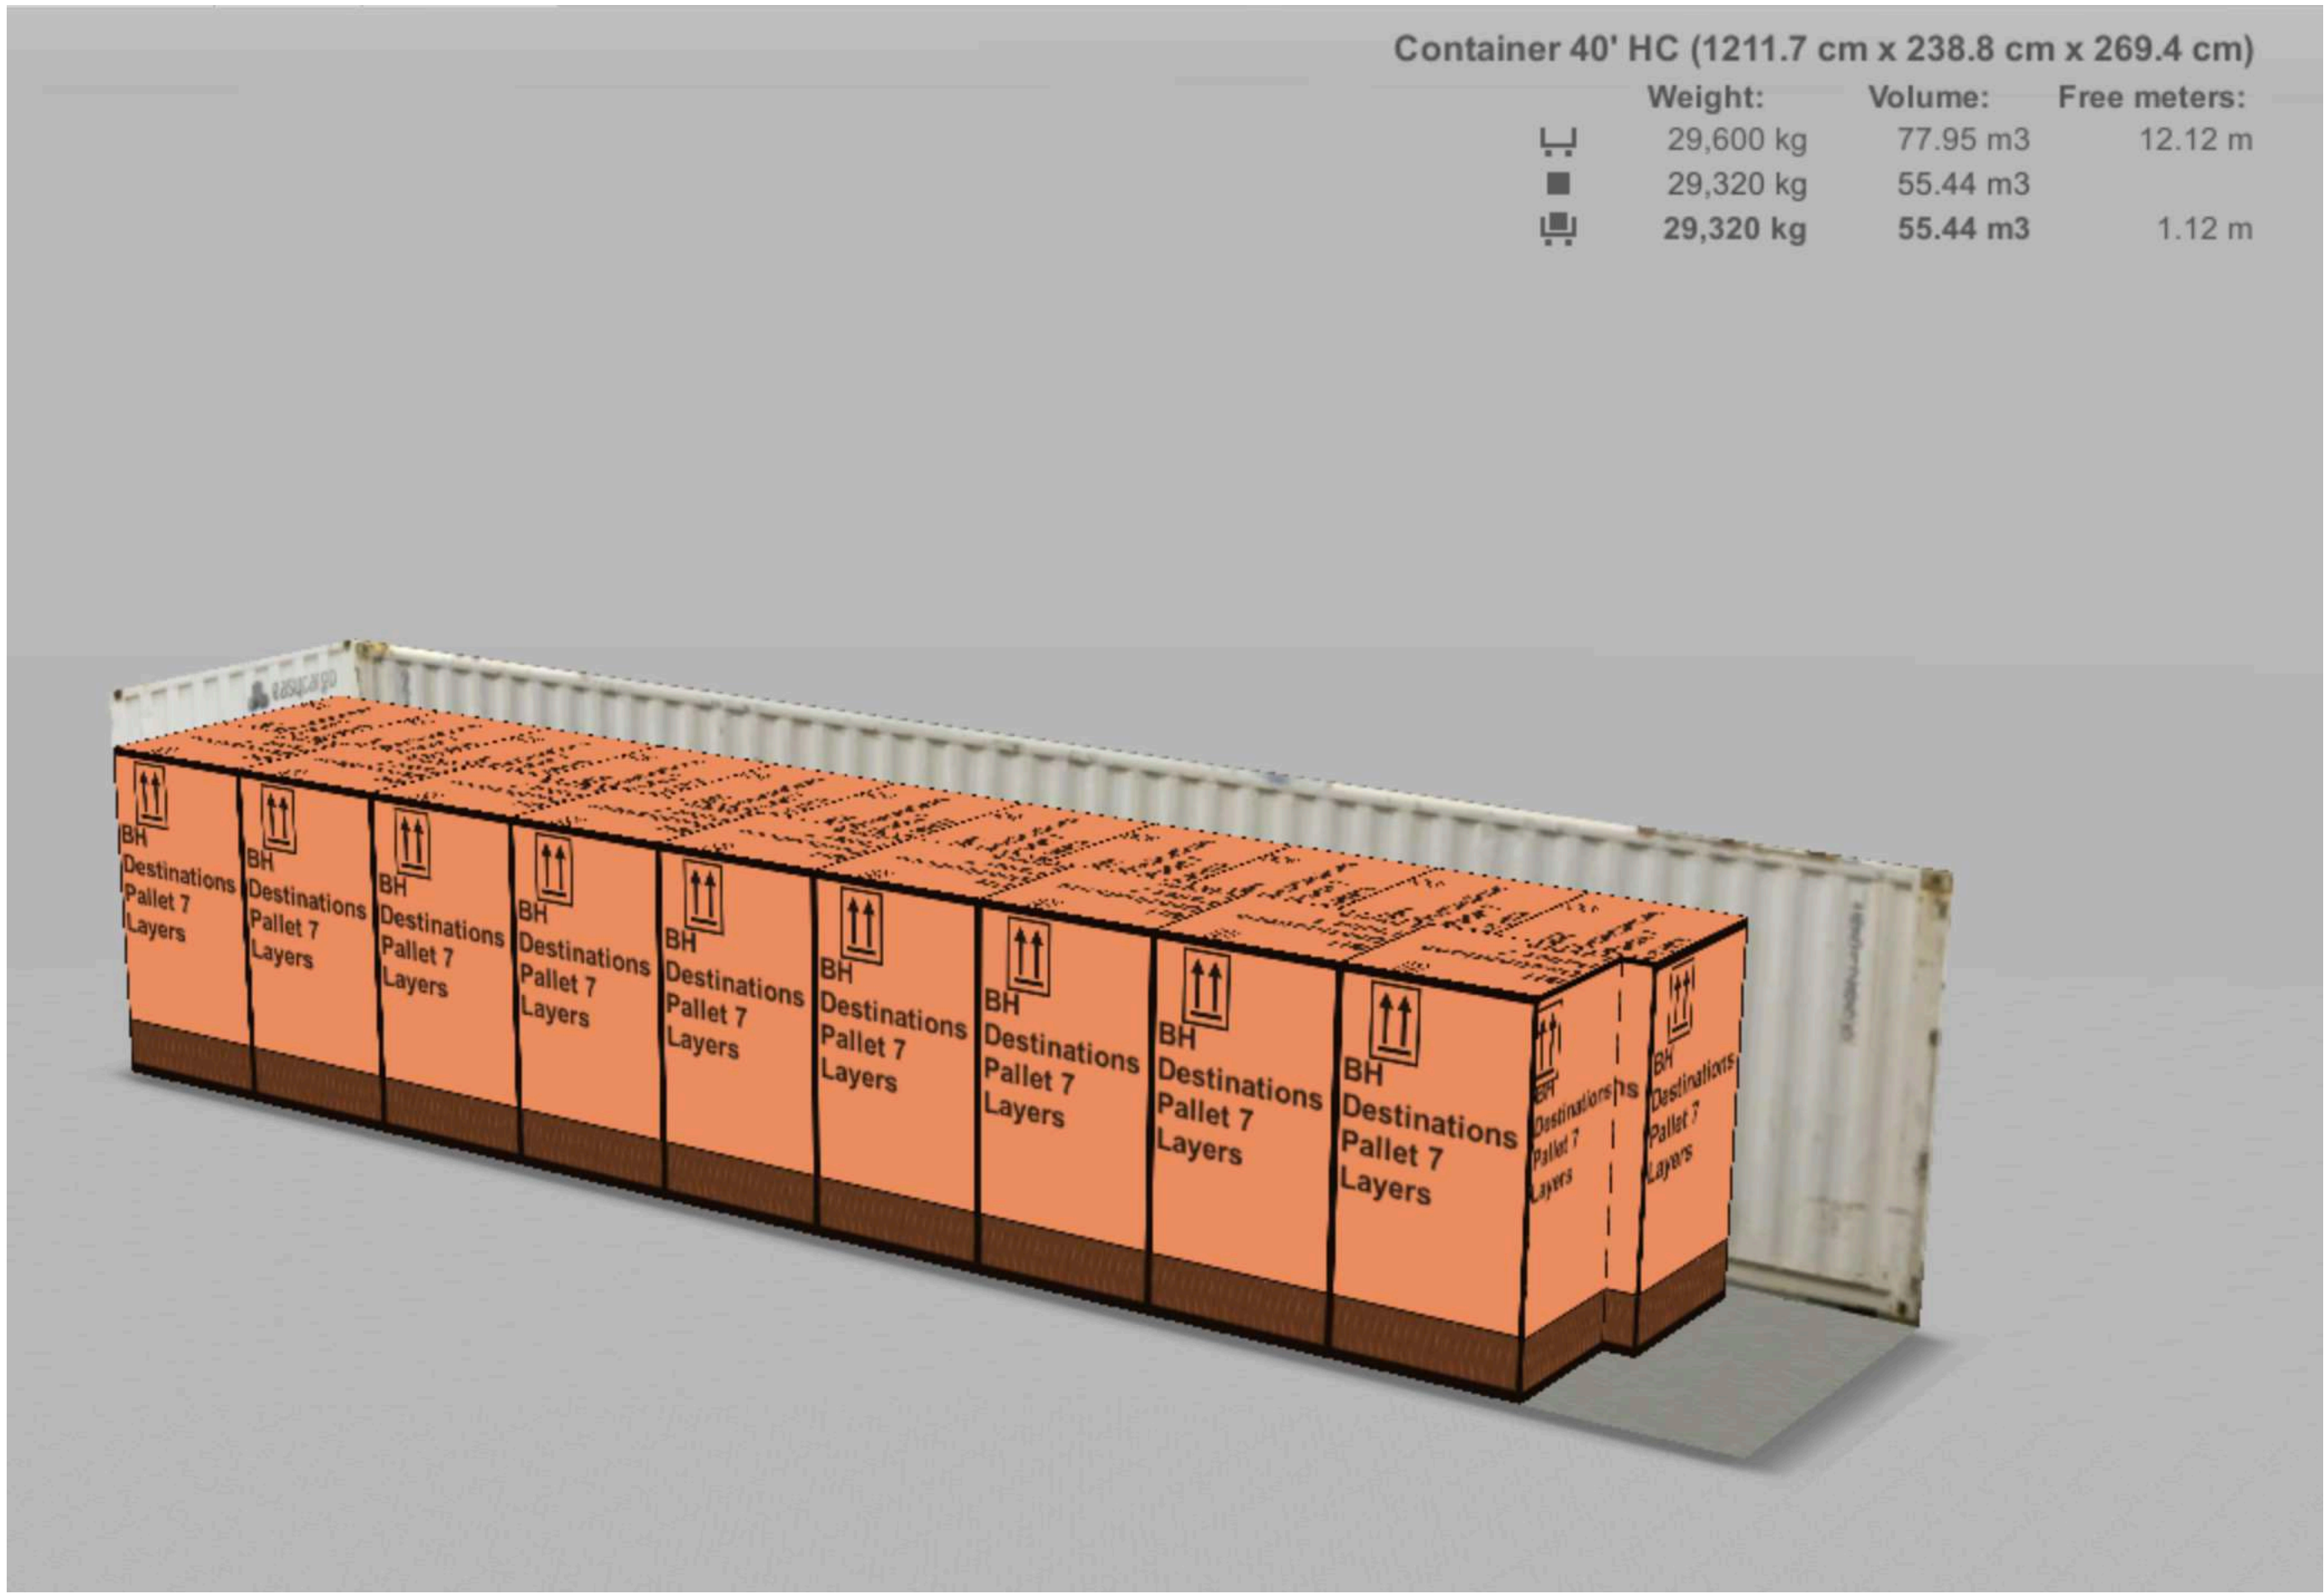

CONTAINERS - WW ON / OFF Trade Case 1Lt / 1,000mL

Euro Pallet 120x100 cms

Palletized Container	Length Internal mm	Width Internal mm	Height Internal mm	Container Door Height mm	Cargo Weight	Pallet Number	Pallet Weight	Pallet Height	Layers Pallet	Cases Pallet	Bottles Pallet	Cases Total	Bottles Total
40' HC	1,203	2,350	2,710	2,590	28,320	16	1,770	189	8	160	1,008	2,560	15,360
					1,110	1	1,110	139	5	100	600	600	3,600
					29,430	17	2,880	329	260	1,608	3,160	18,960