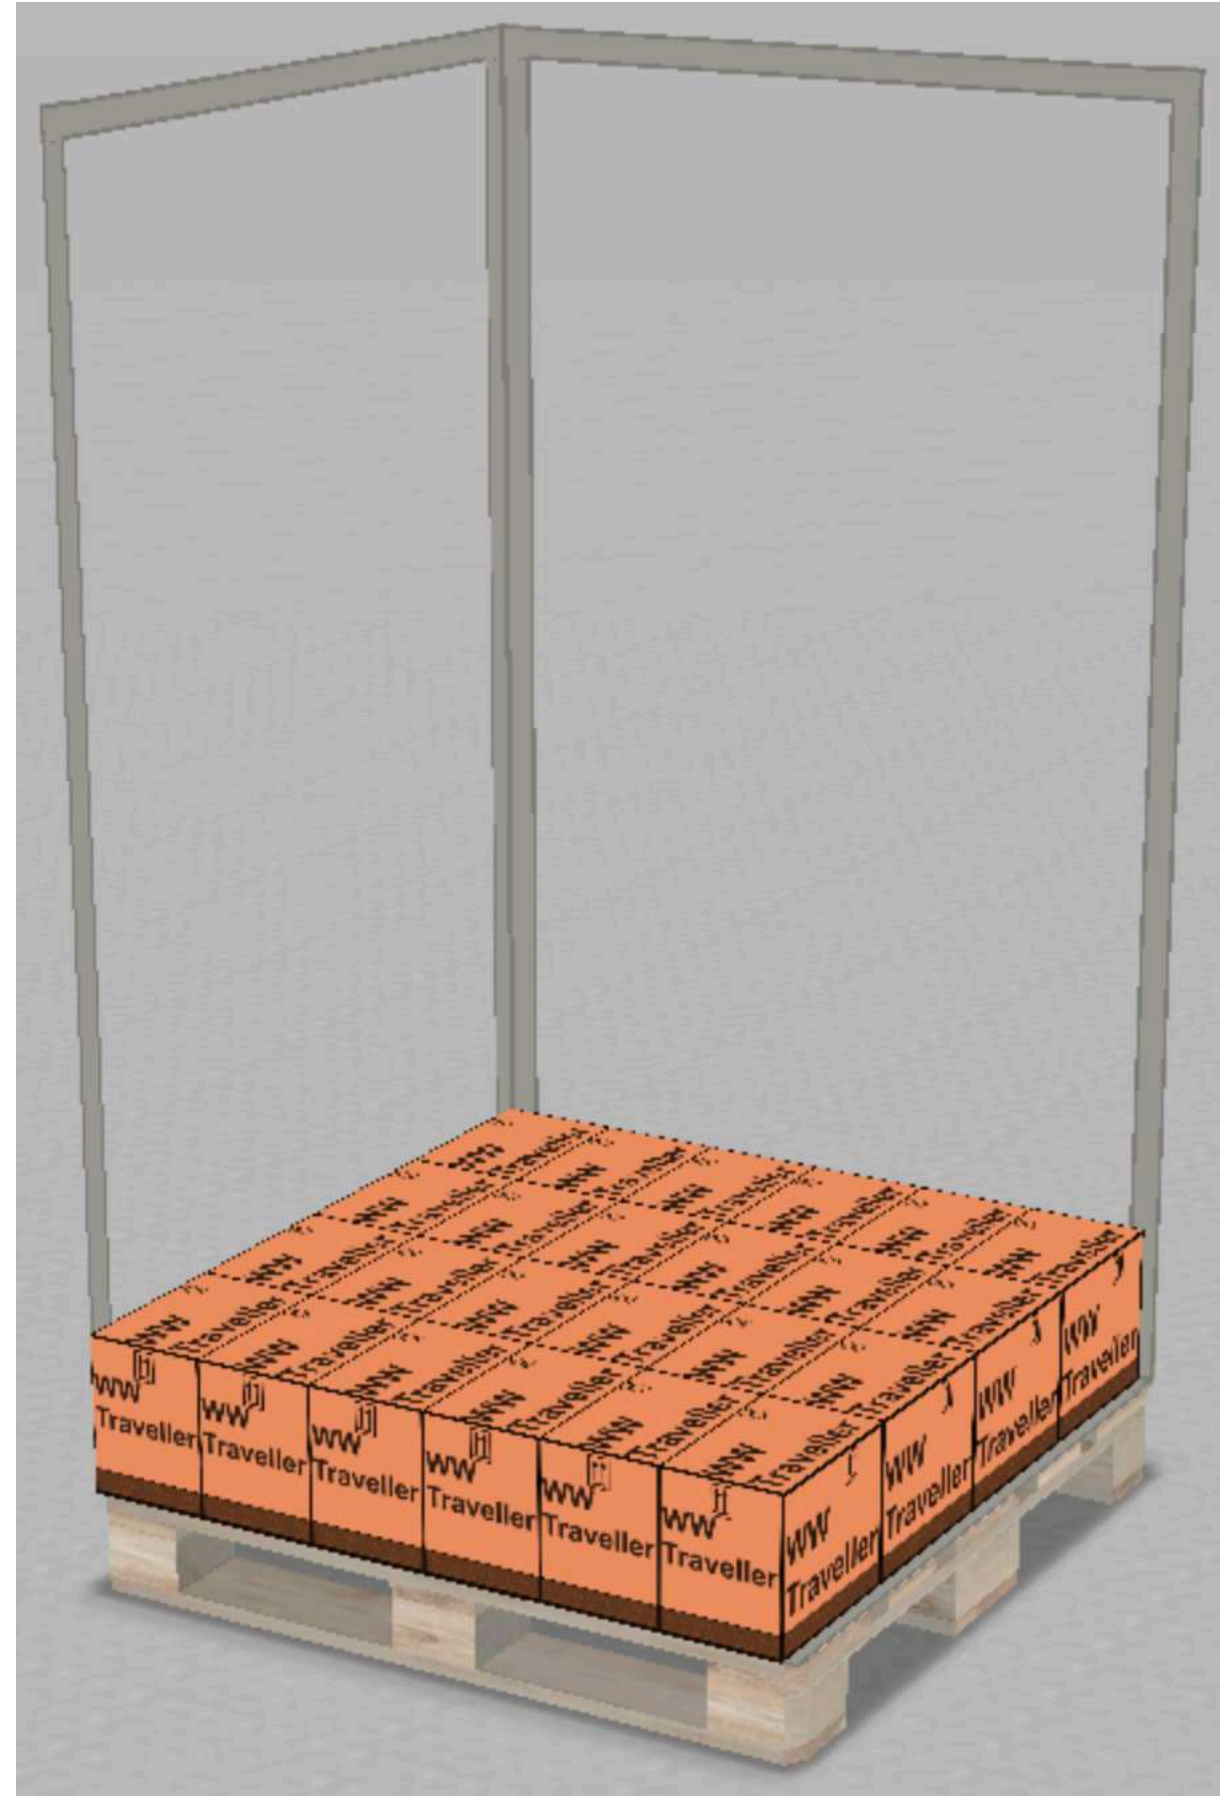

WW Destinations - Bottles 1Lt / 1,000 ML Bottles
AU / Australian Pallets 1165x11165mm
24 Cases x Layer