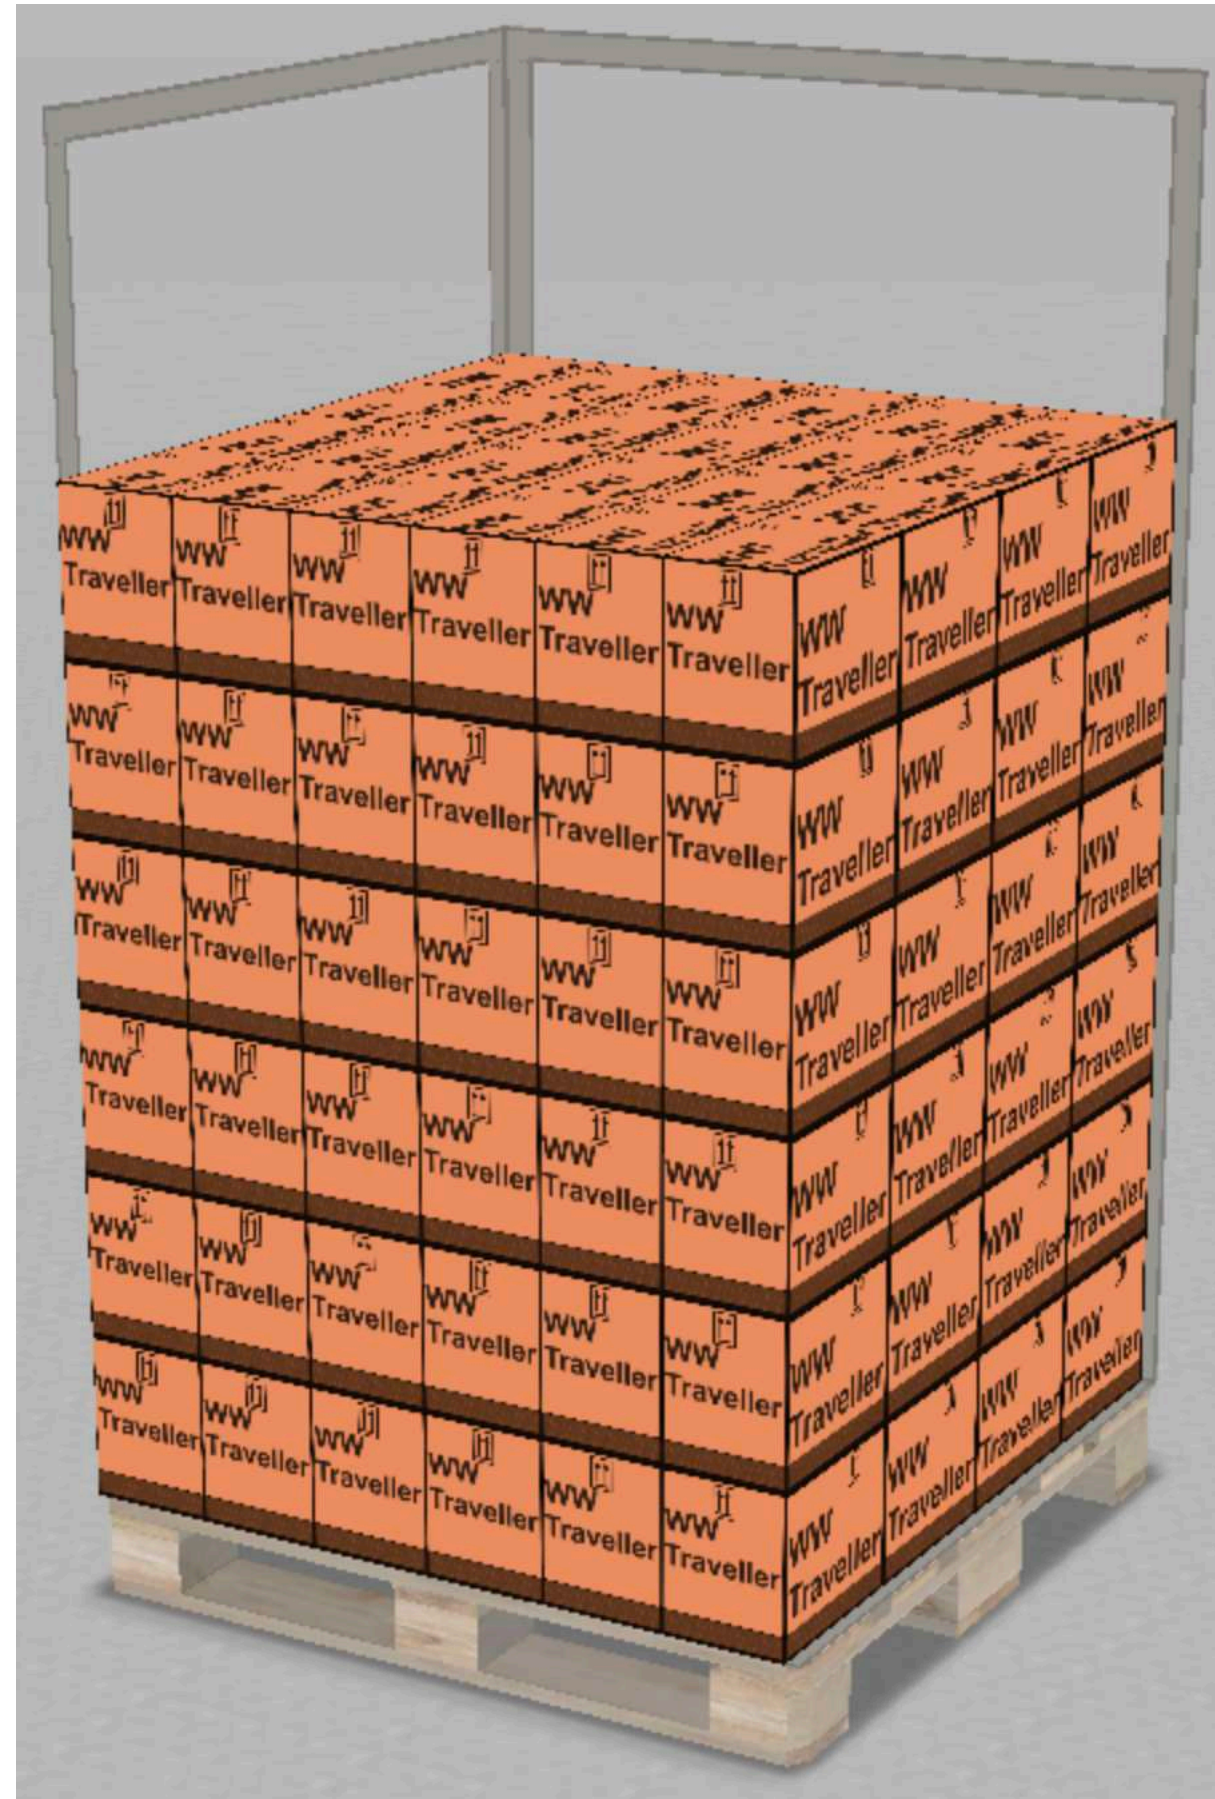

WW Destinations - Bottles 1Lt / 1,000 ML Bottles
AU / Australian Pallets 1165x1165mm
24 Cases x Layer