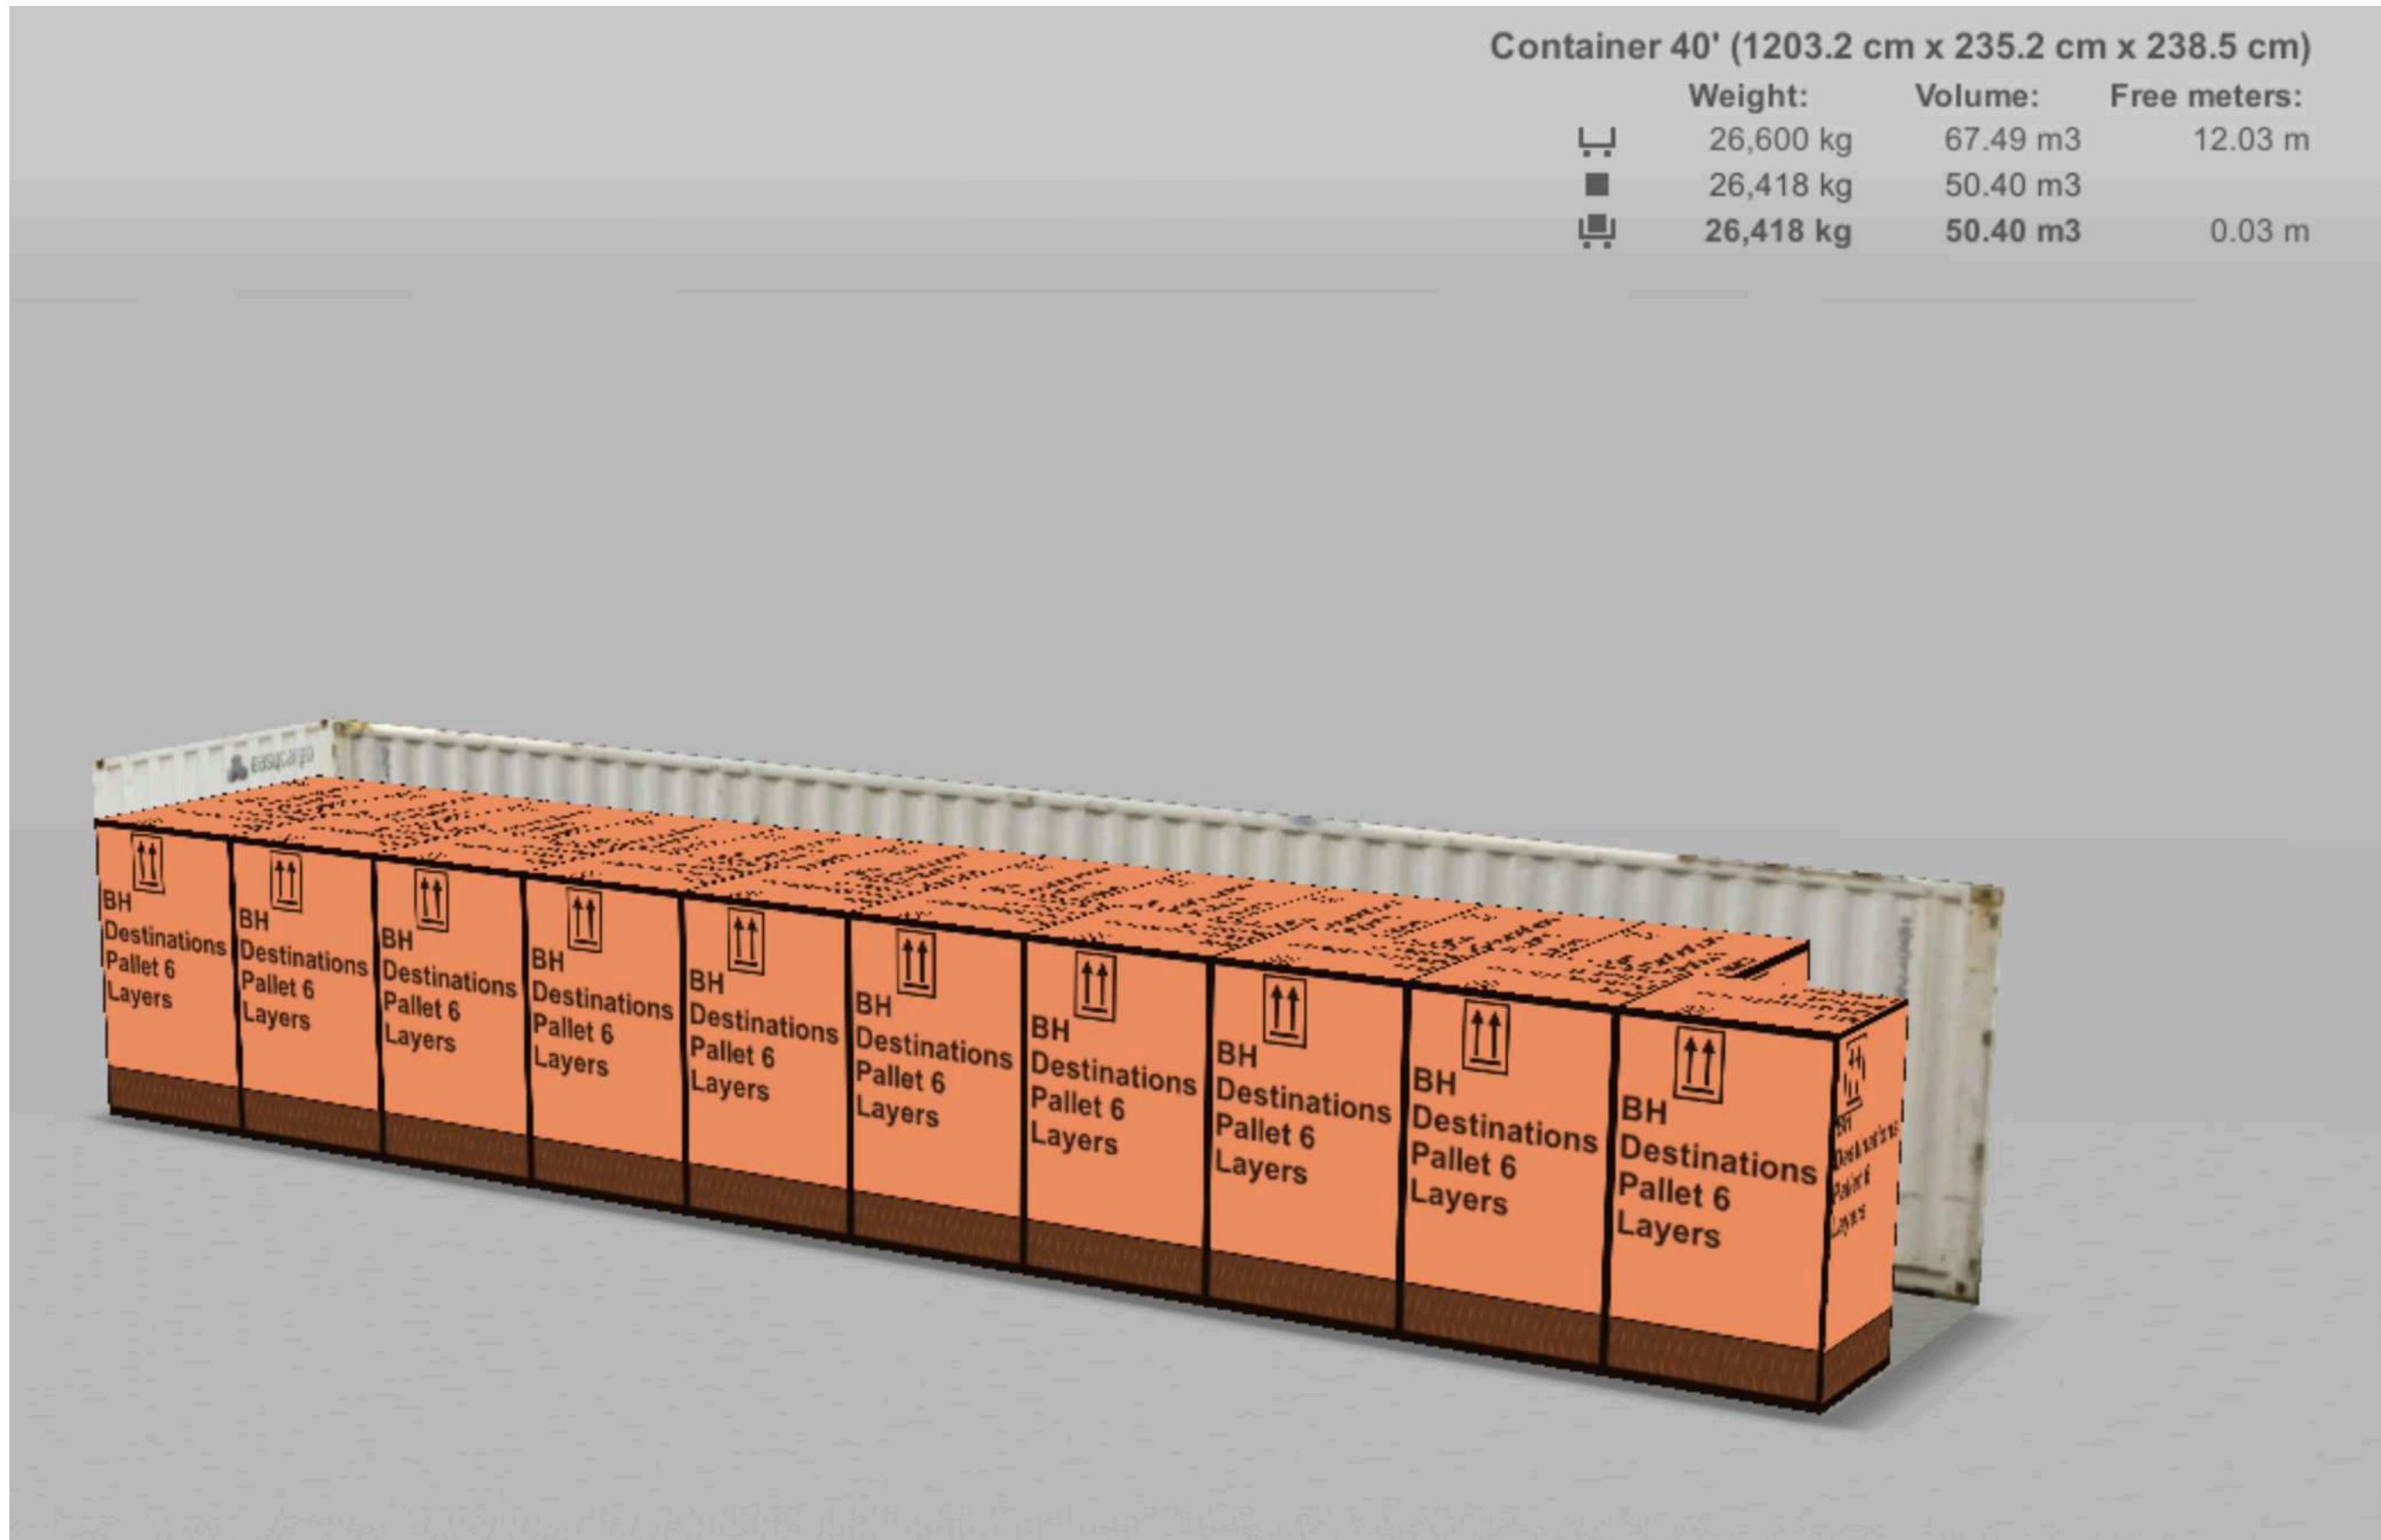

CONTAINERS - WW ON / OFF Trade Case 1Lt / 1,000mL

Euro Pallet 120x100 cms

Palletized Container	Length Internal mm	Width Internal mm	Height Internal mm	Container Door Height mm	Cargo Weight	Pallet Number	Pallet Weight	Pallet Height	Layers Pallet	Cases Pallet	Bottles Pallet	Cases Total	Bottles Total
40'	1,203	2,350	2,390	2,280	26,550	15	1,770	189	8	160	960	2,400	14,400