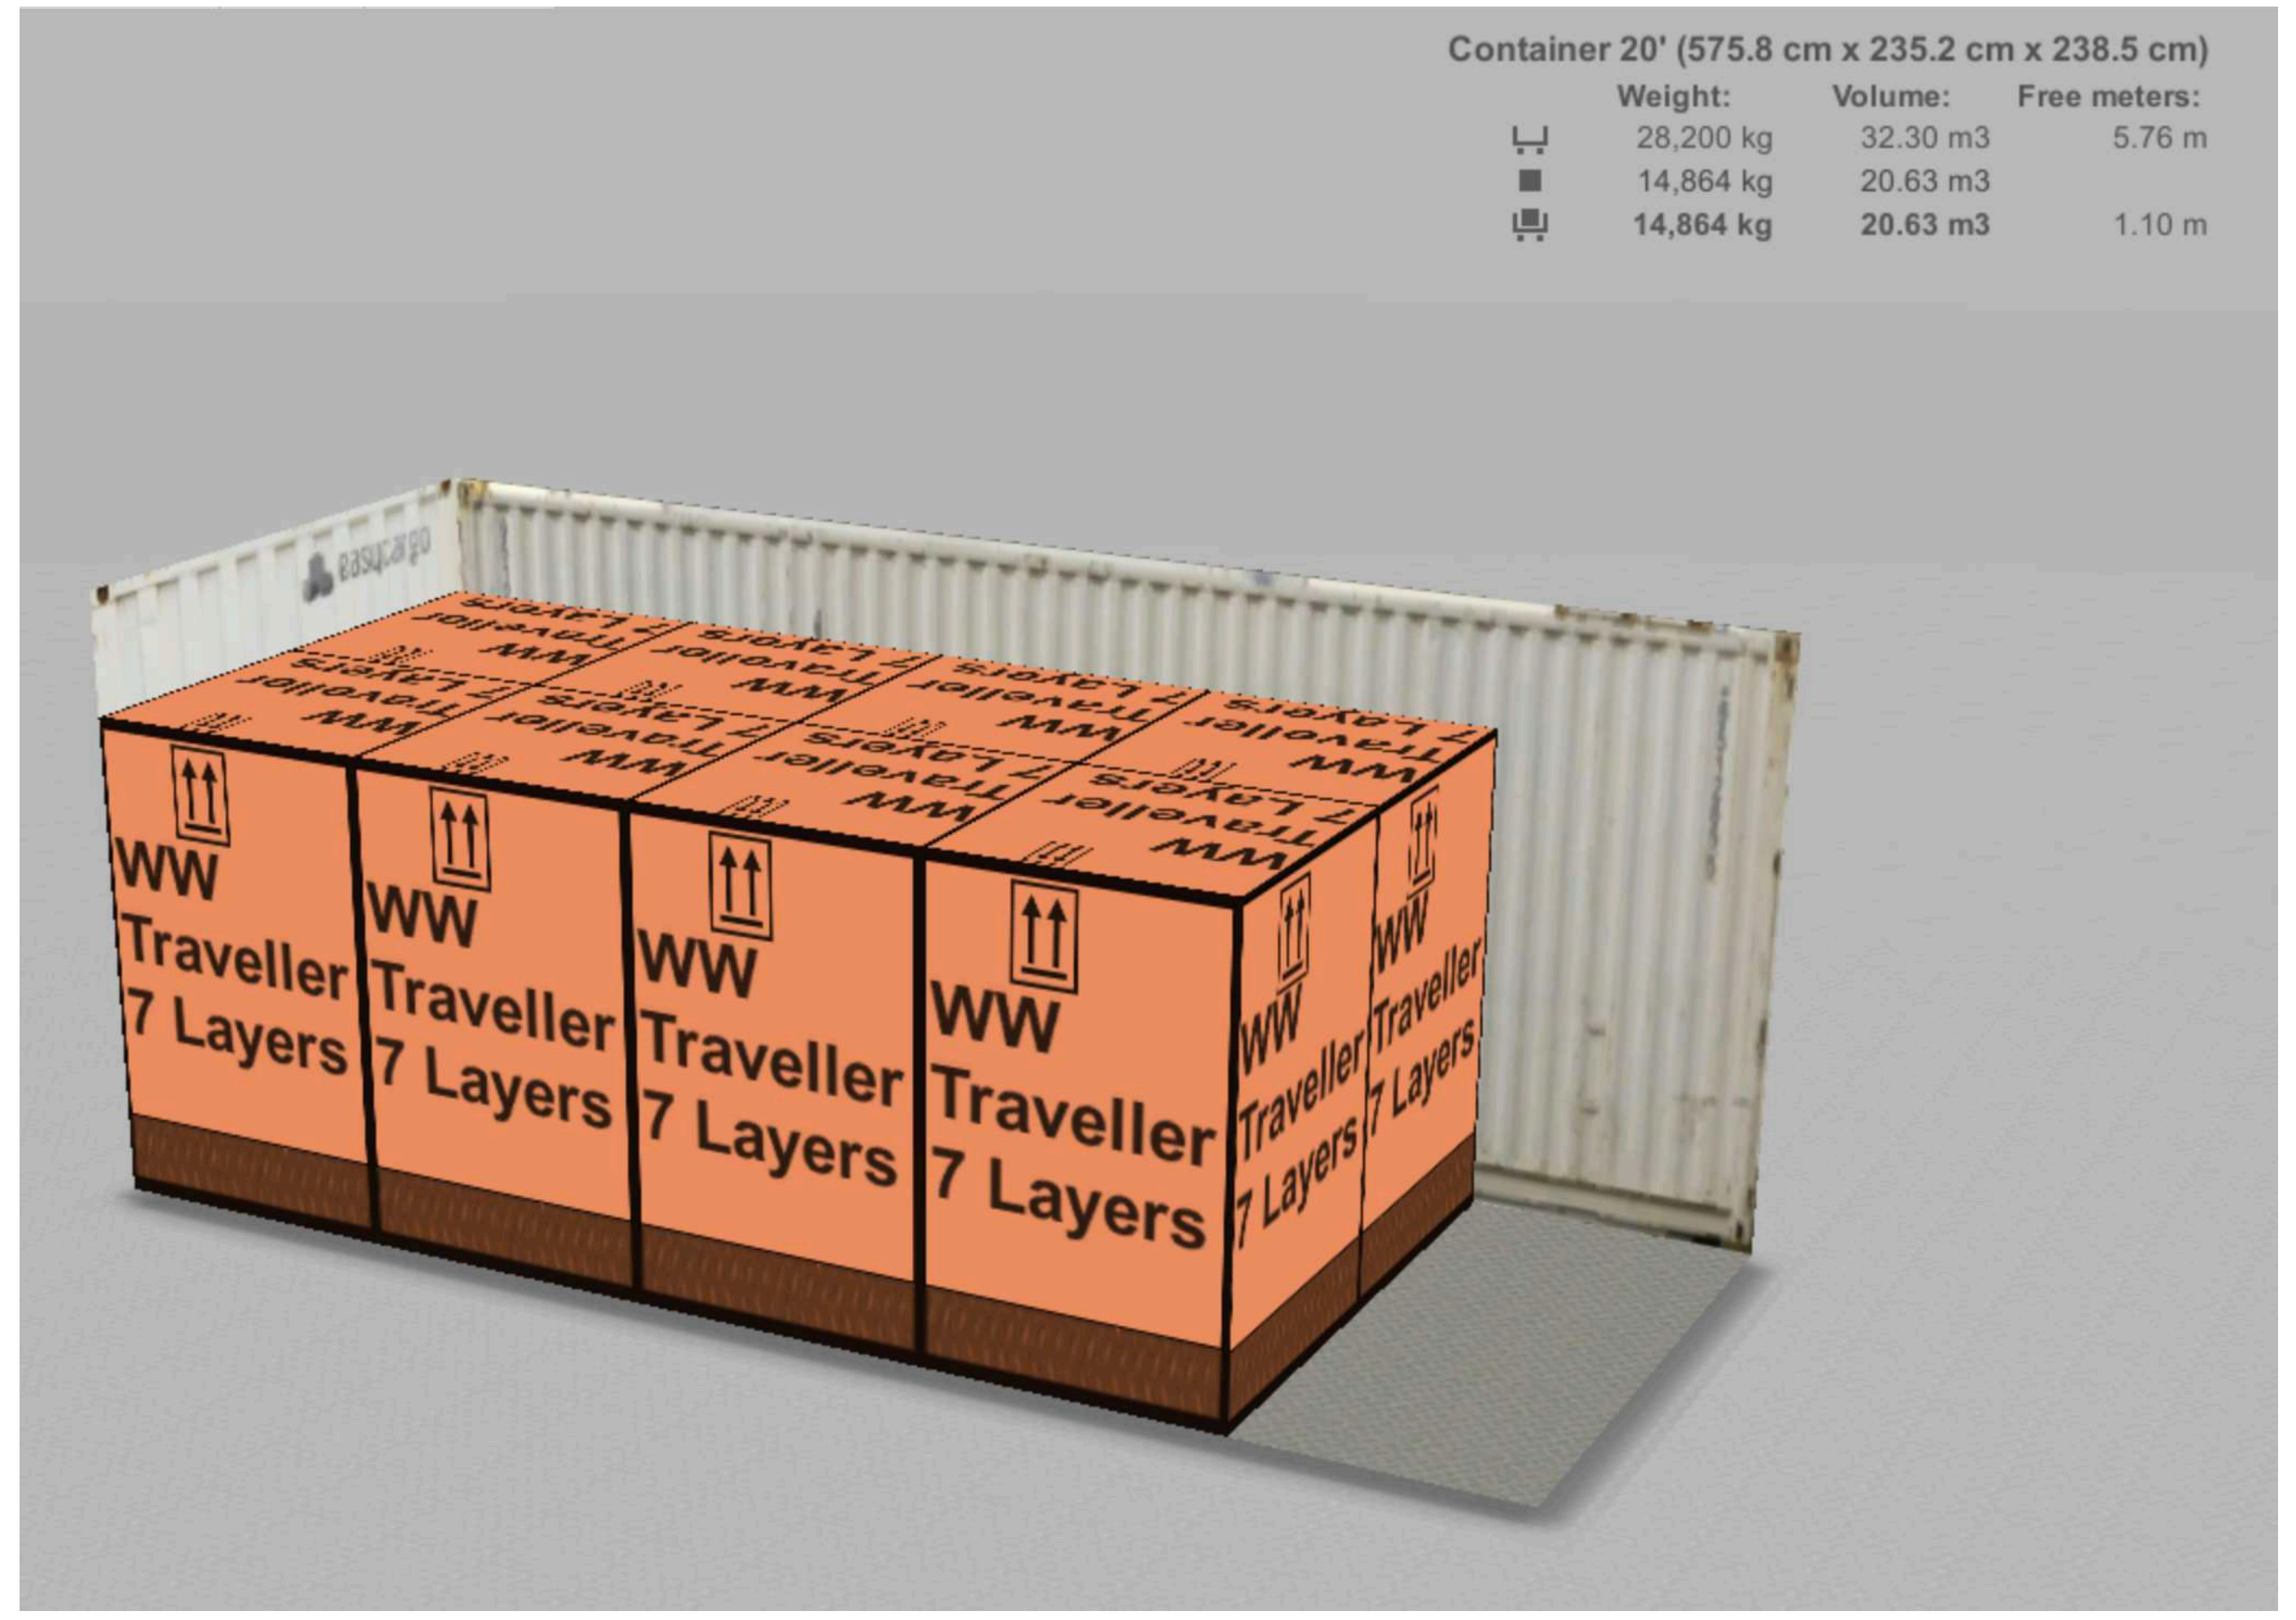

CONTAINERS - WW ON / OFF Trade Case 1Lt / 1,000mL

Australian Pallet 116.5x116.5 mm

Palletized Container	Length Internal mm	Width Internal mm	Height Internal mm	Container Door Height mm	Cargo Weight	Pallet Number	Pallet Weight	Pallet Height	Layers Pallet	Cases Pallet	Bottles Pallet	Cases Total	Bottles Total
20'	5,900	2,340	2,380	2,280	14,864	8	1,858	189	7	168	1,008	1,344	8,064