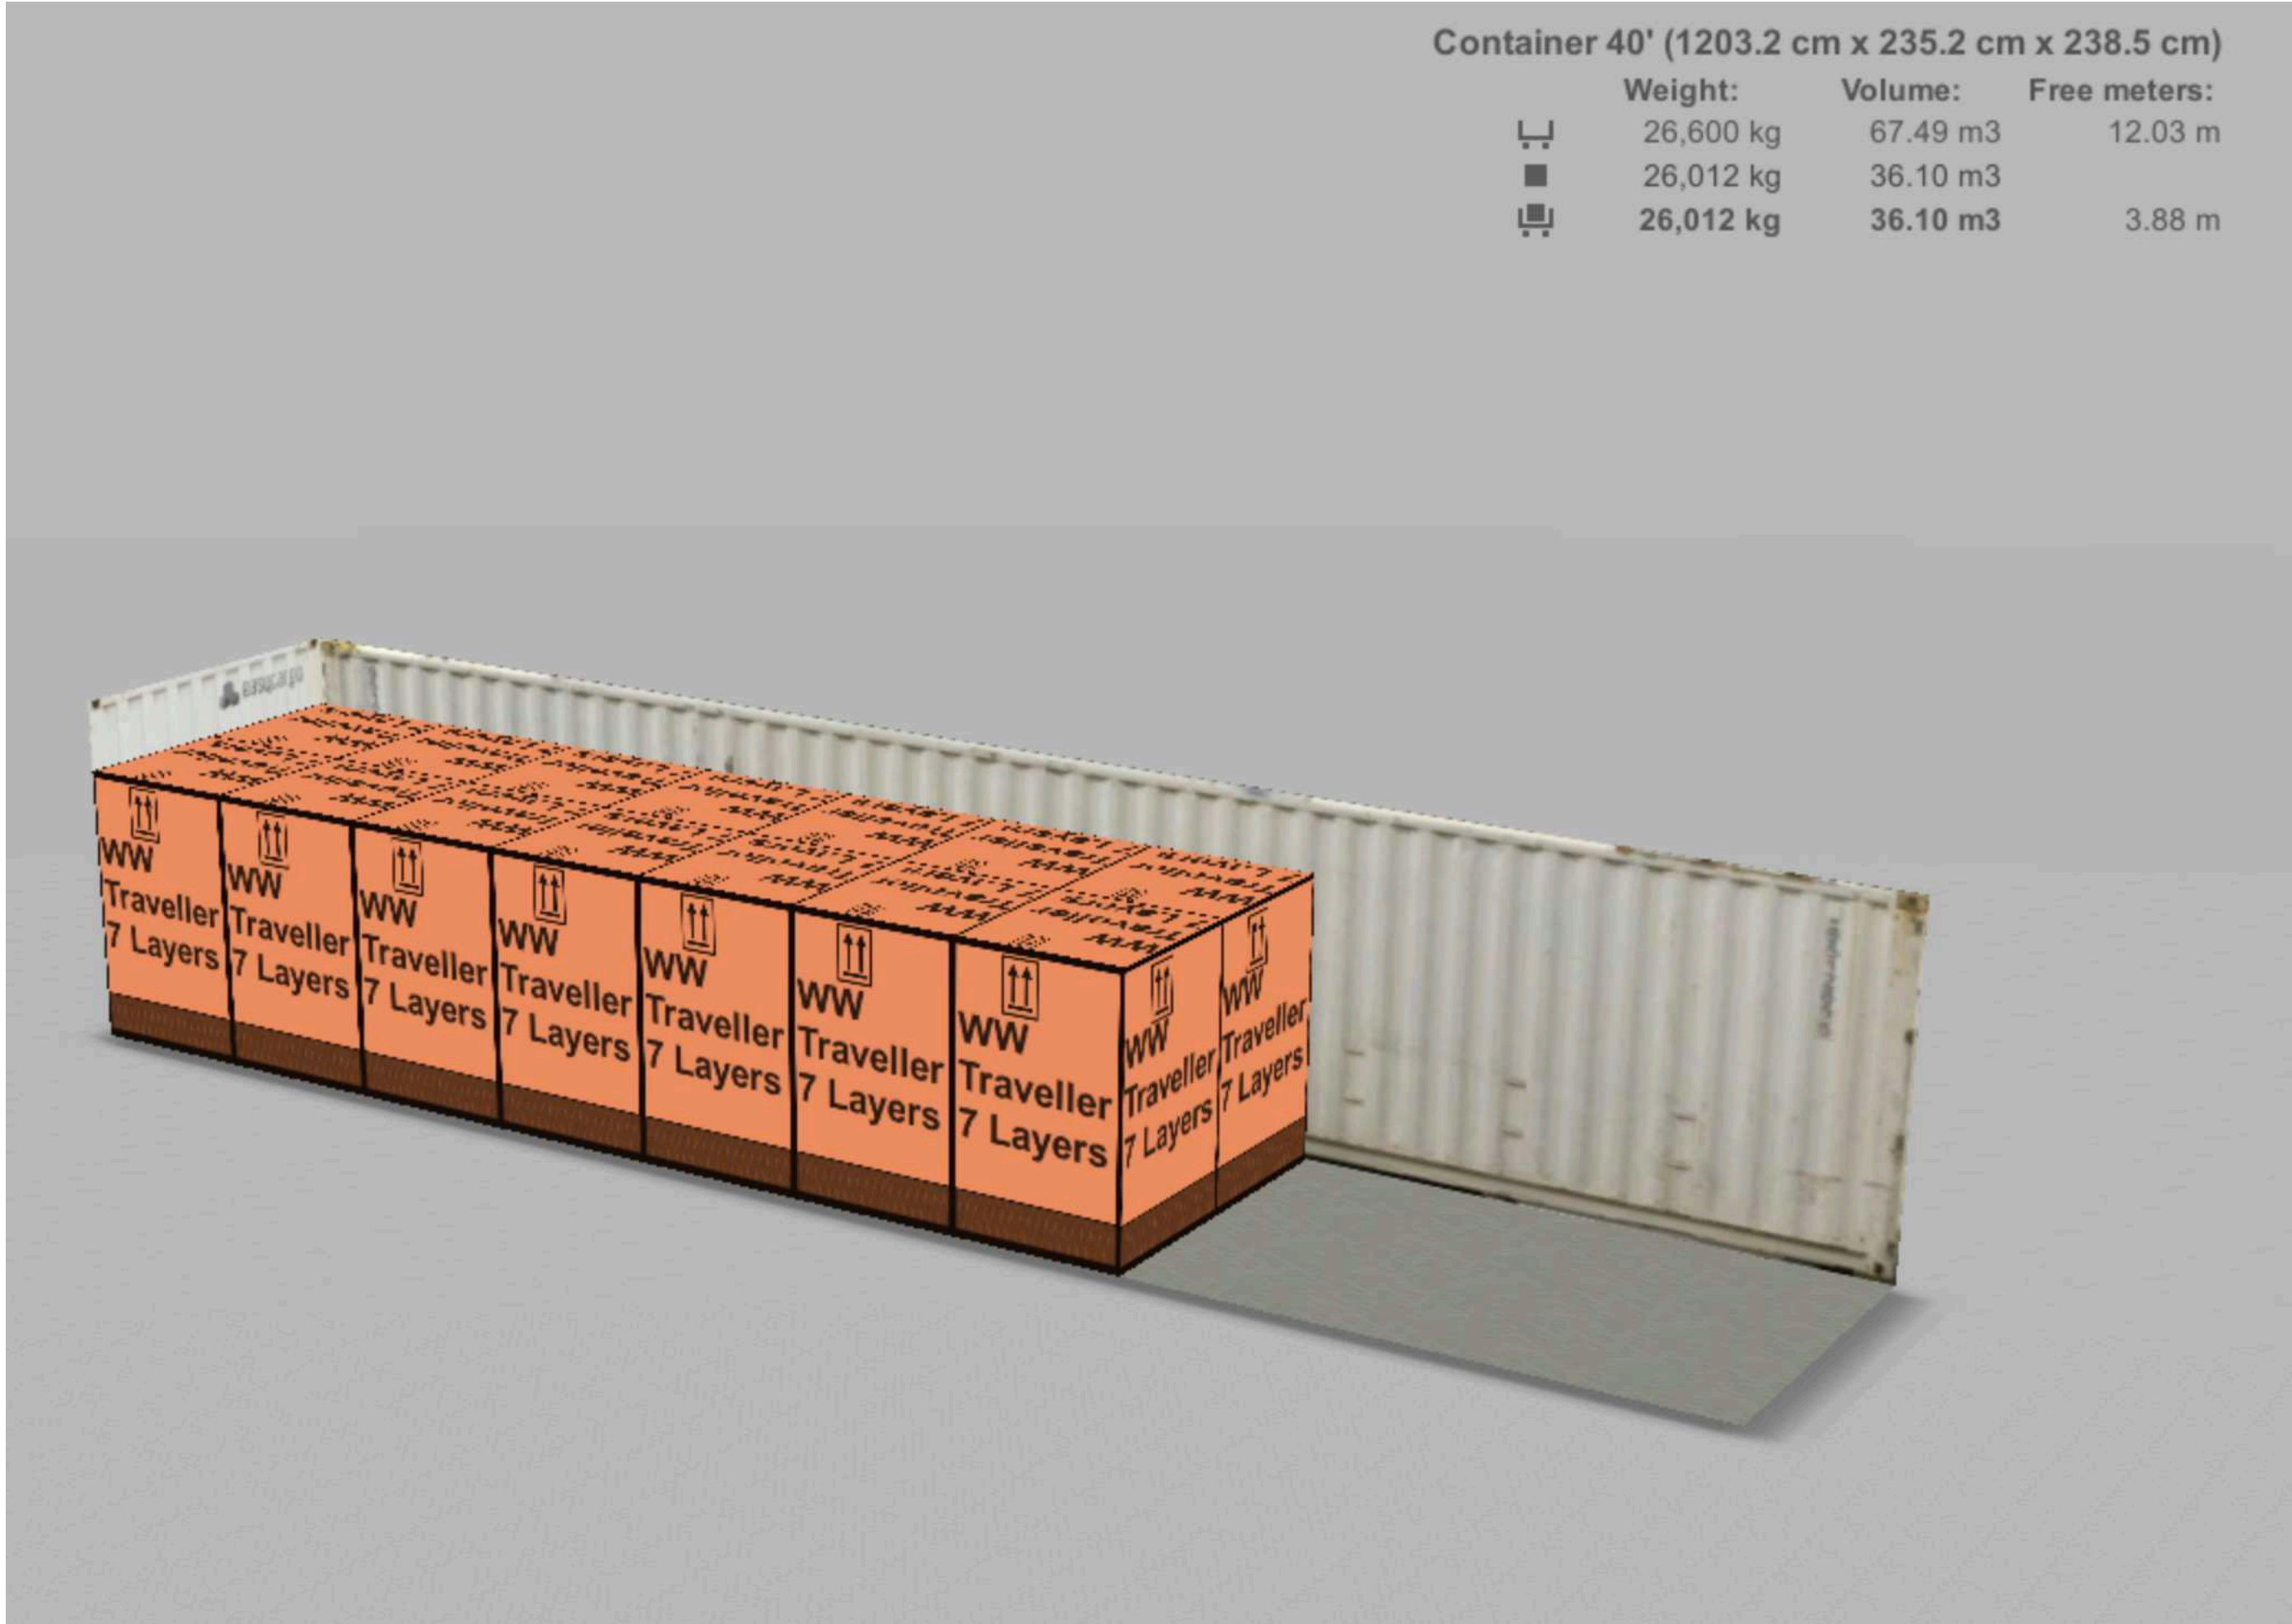

CONTAINERS - WW ON / OFF Trade Case 1Lt / 1,000mL

Australian Pallet 116.5x116.5 mm

Palletized Container	Length Internal mm	Width Internal mm	Height Internal mm	Container Door Height mm	Cargo Weight	Pallet Number	Pallet Weight	Pallet Height	Layers Pallet	Cases Pallet	Bottles Pallet	Cases Total	Bottles Total
40'	1,203	2,350	2,390	2,280	26,012	14	1,858	189	7	168	1,008	2,352	14,112