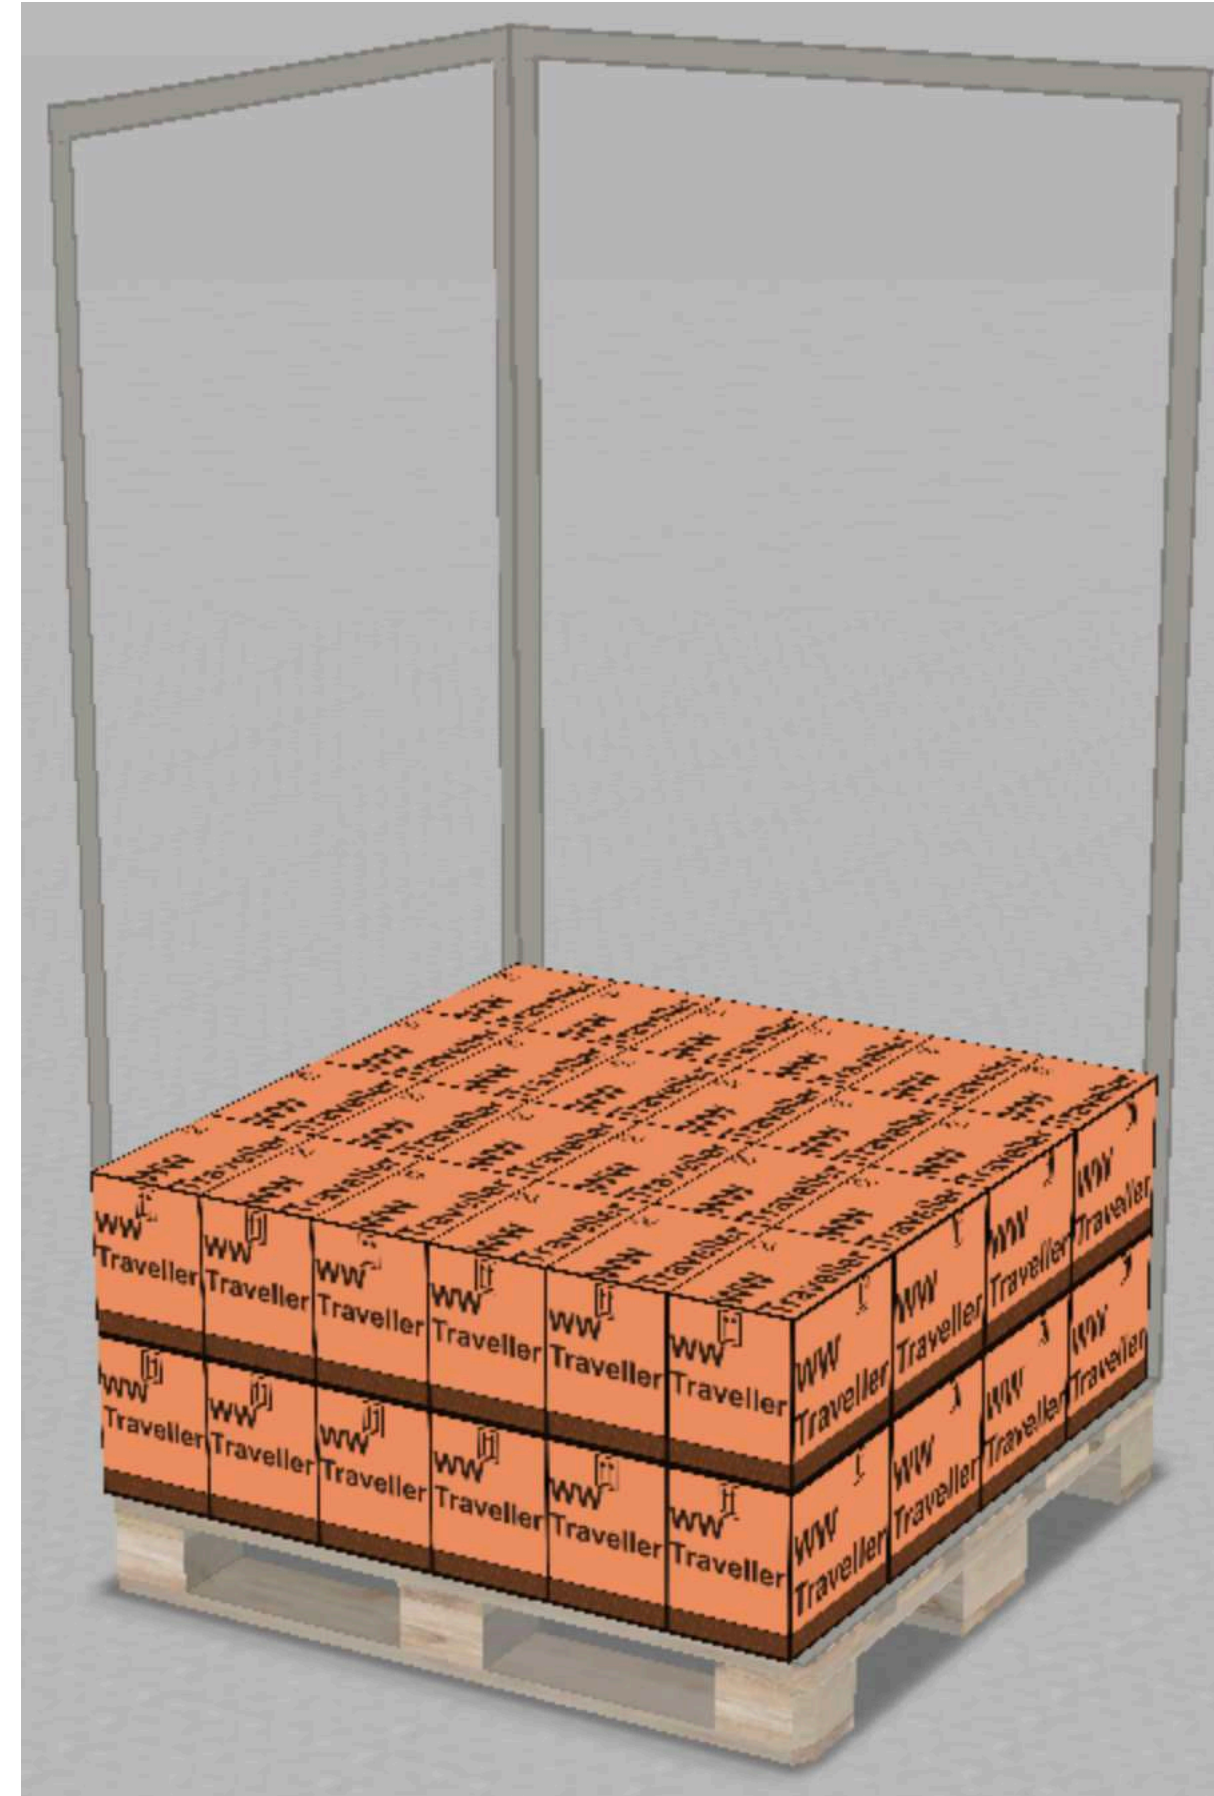

WW Destinations - Bottles 1Lt / 1,000 ML Bottles
AU / Australian Pallets 1165x11165mm
24 Cases x Layer