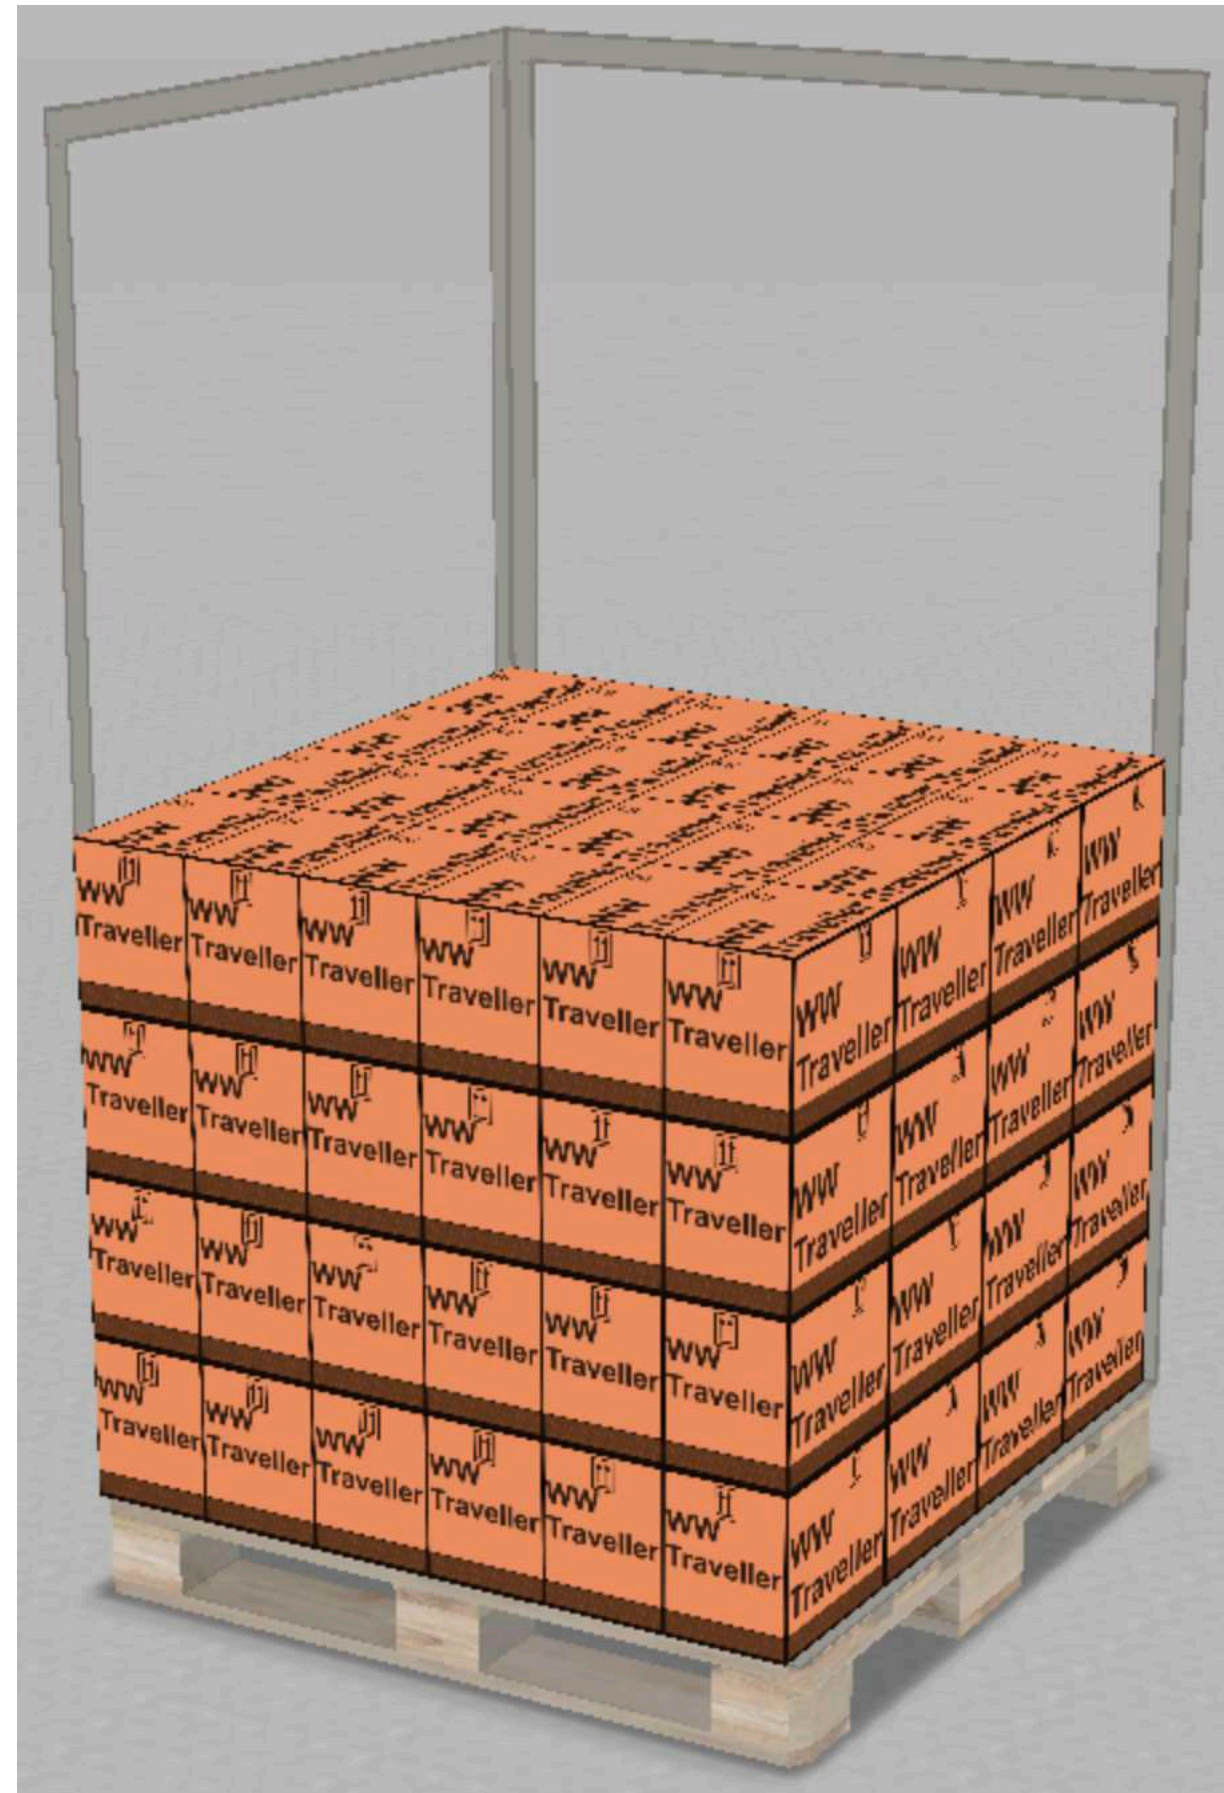

WW Destinations - Bottles 1Lt / 1,000 ML Bottles
AU / Australian Pallets 1165x11165mm
24 Cases x Layer